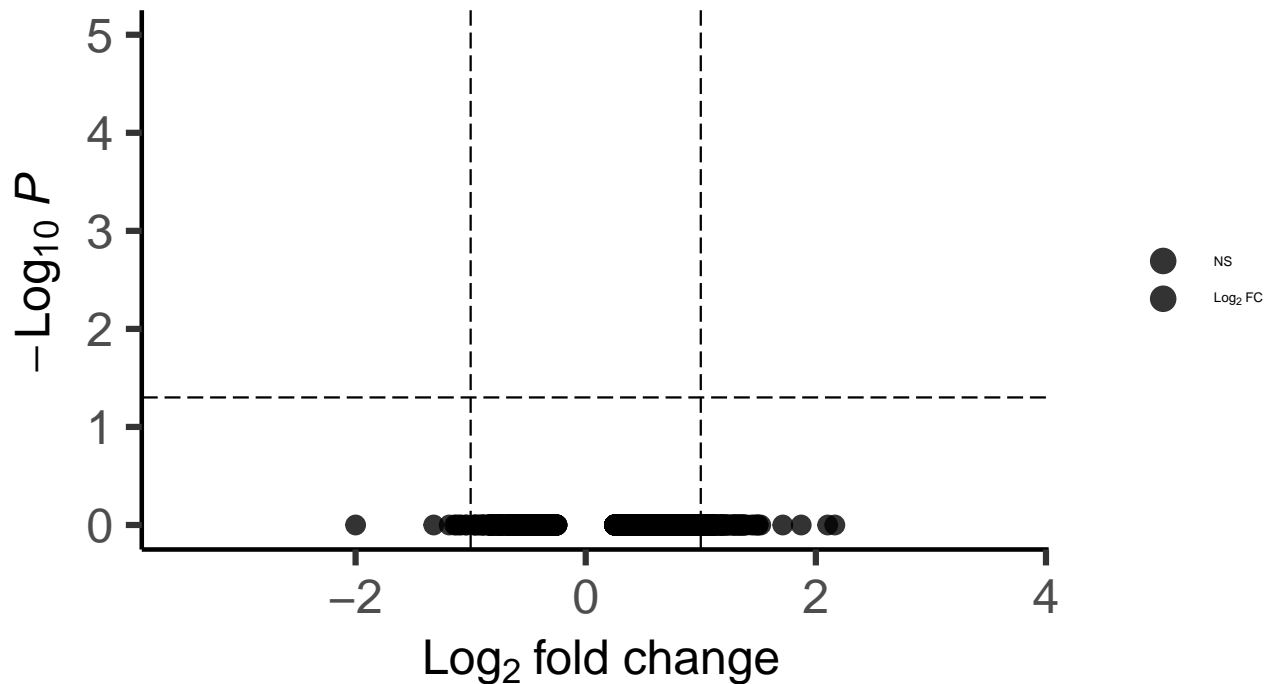

SNCG_DLPFC_MAST_Bipolar_vs_Control

EnhancedVolcano

total = 4434 variables