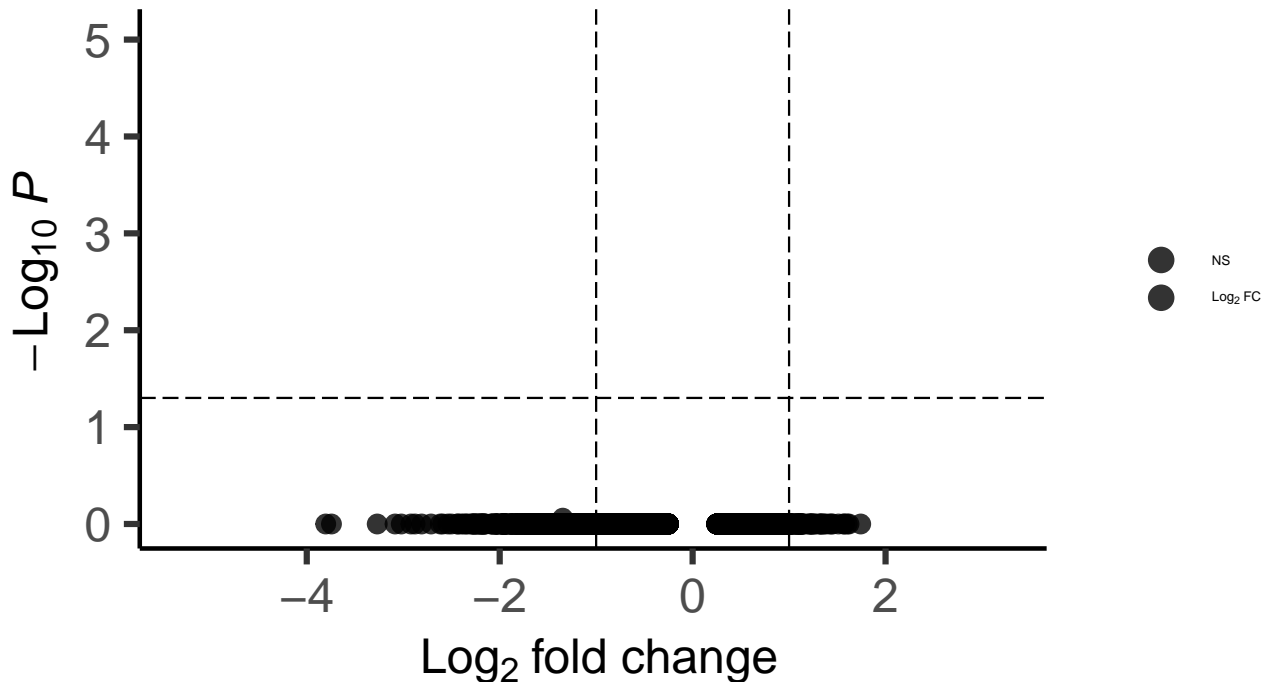

SNCG_DLPFC_MAST_Schizophrenia_vs_Control

EnhancedVolcano

total = 6912 variables