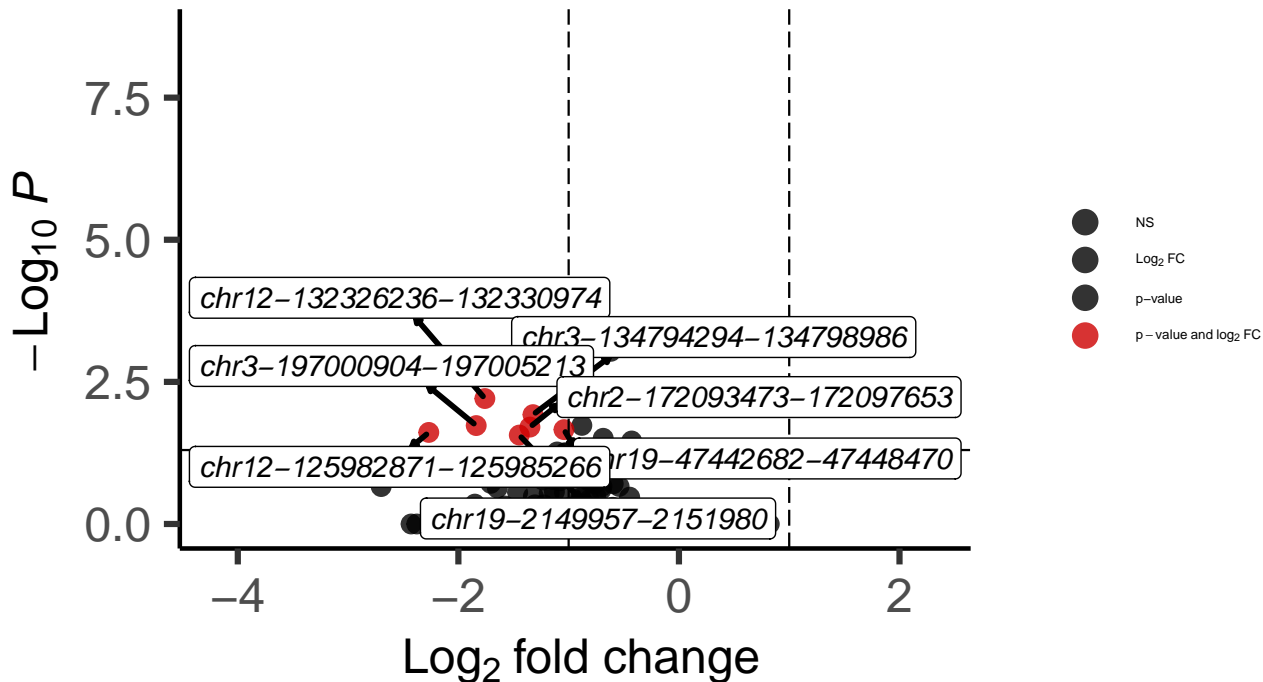

# SNCG\_DLPCF\_MAST\_Bipolar\_vs\_Control

*EnhancedVolcano*

total = 8182 variables