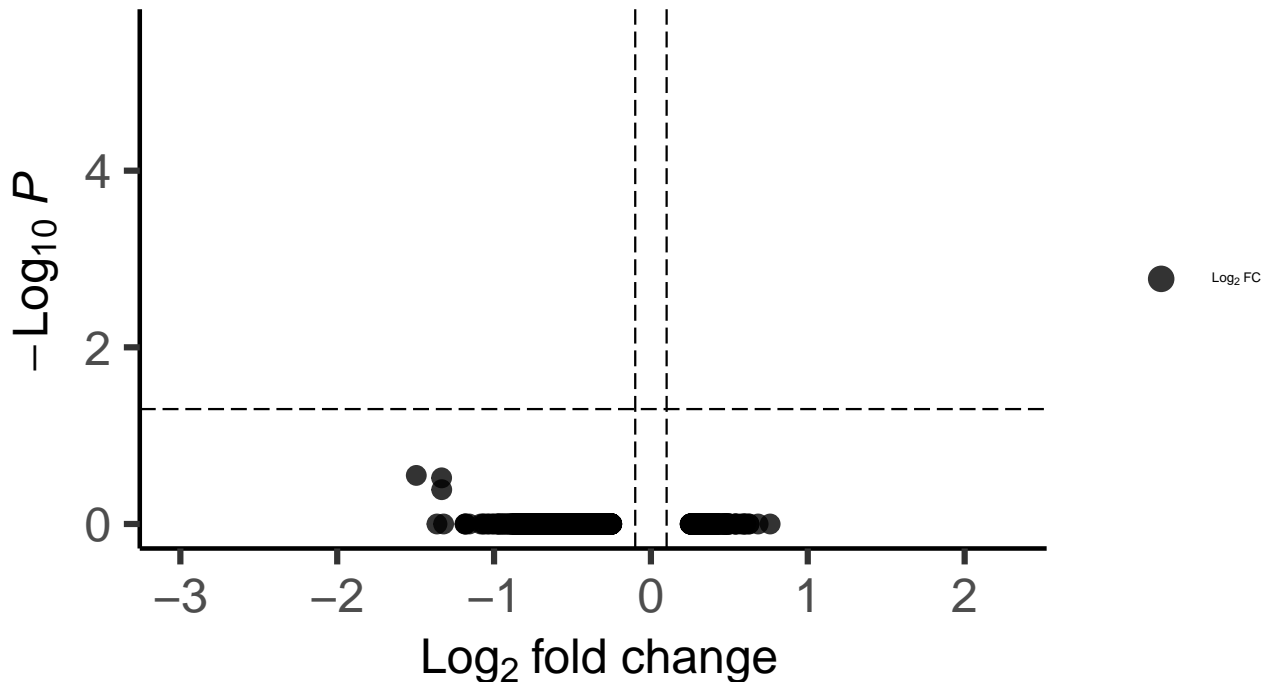

SNCG_DLPFC_MAST_Bipolar_vs_Control

EnhancedVolcano

total = 3260 variables