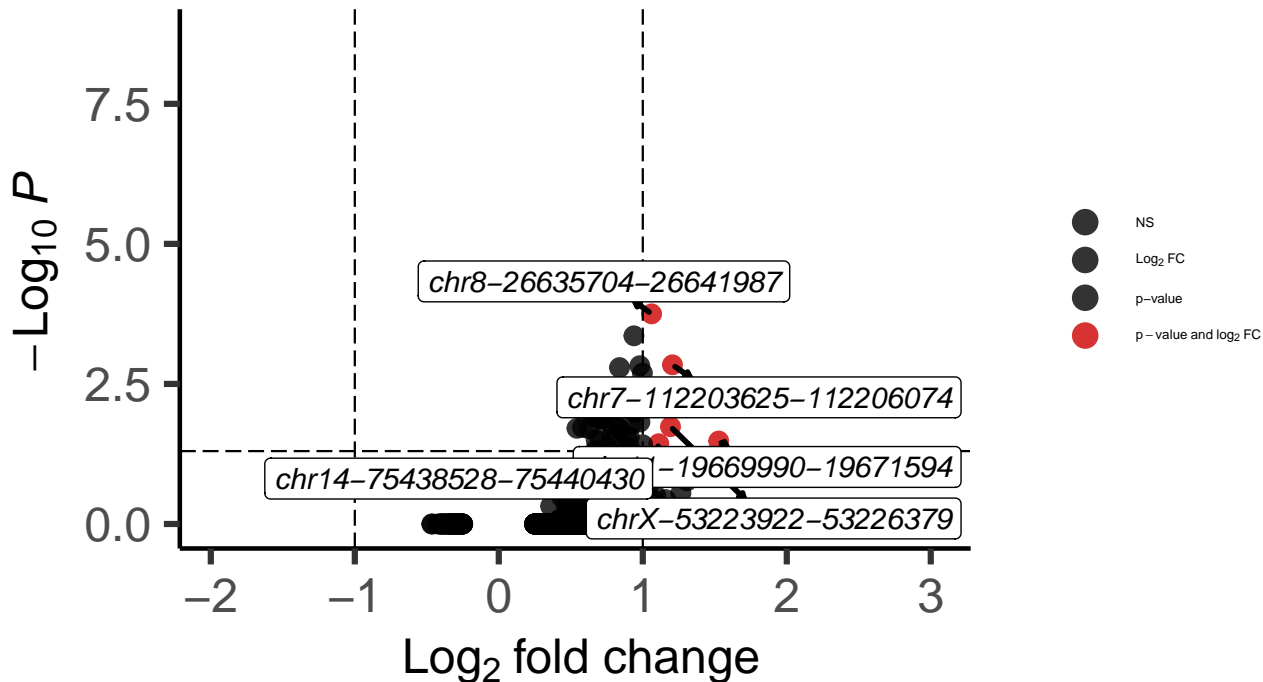

PVALB_DLPFC_wilcox_Schizophrenia_vs_Control

EnhancedVolcano

total = 10008 variables