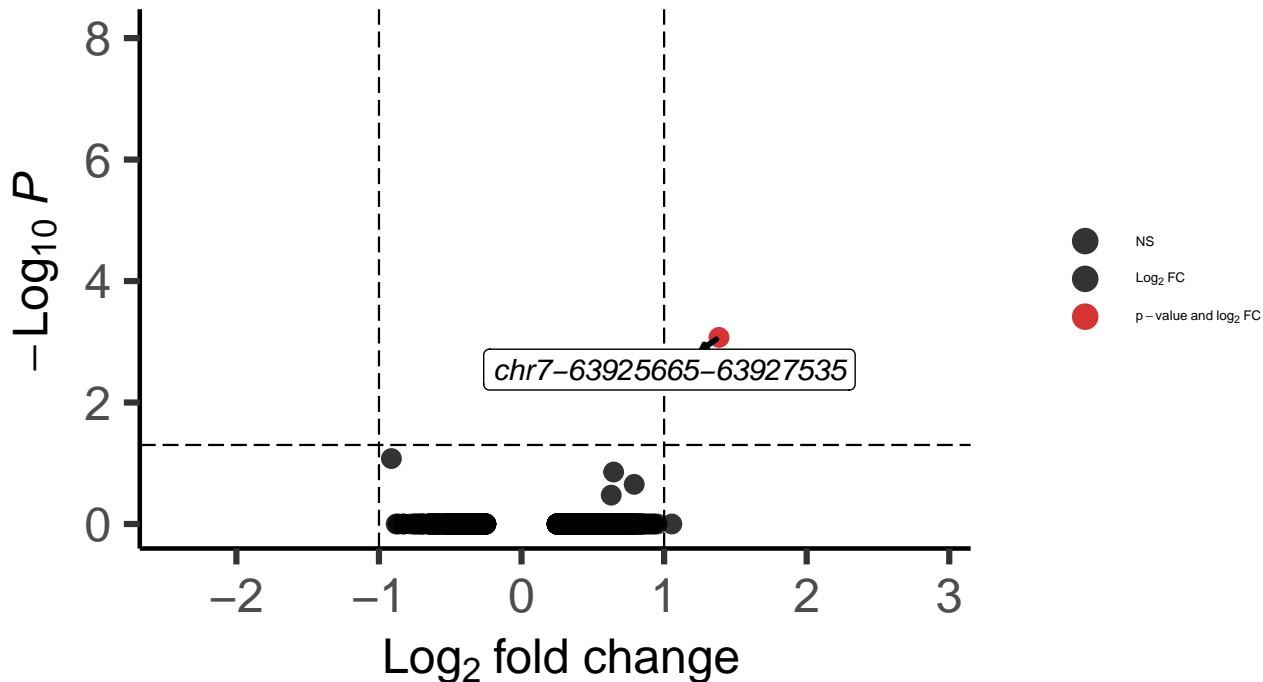

# PVALB\_DLPFC\_wilcox\_Bipolar\_vs\_Control

*EnhancedVolcano*

total = 4478 variables