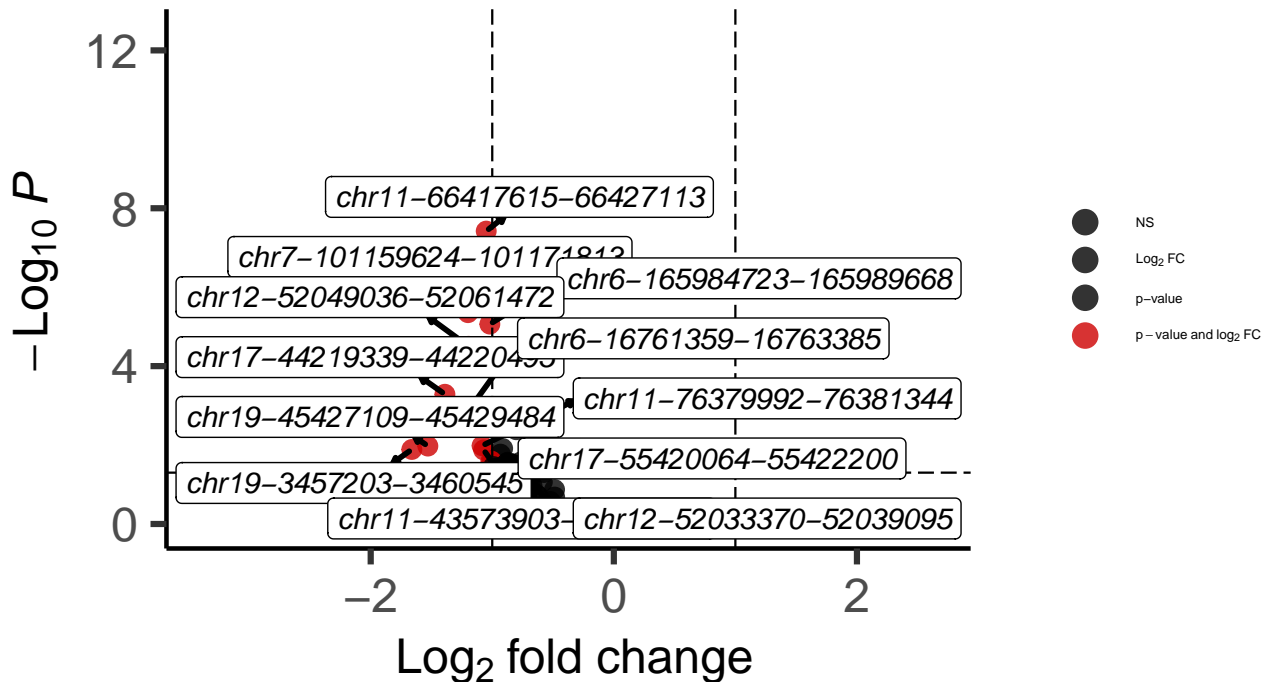

PVALB_DLPFC_wilcox_Schizophrenia_vs_Control

EnhancedVolcano

total = 9322 variables