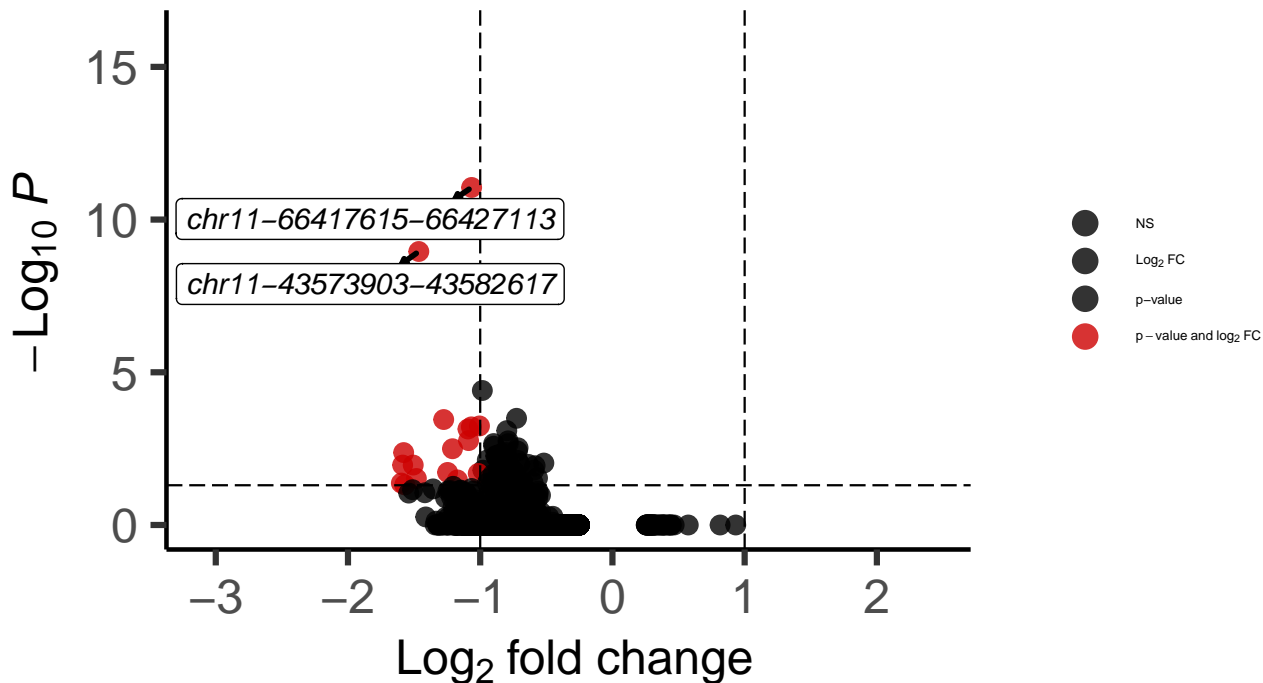

# PVALB\_DLPFC\_wilcox\_Bipolar\_vs\_Control

*EnhancedVolcano*

total = 10366 variables