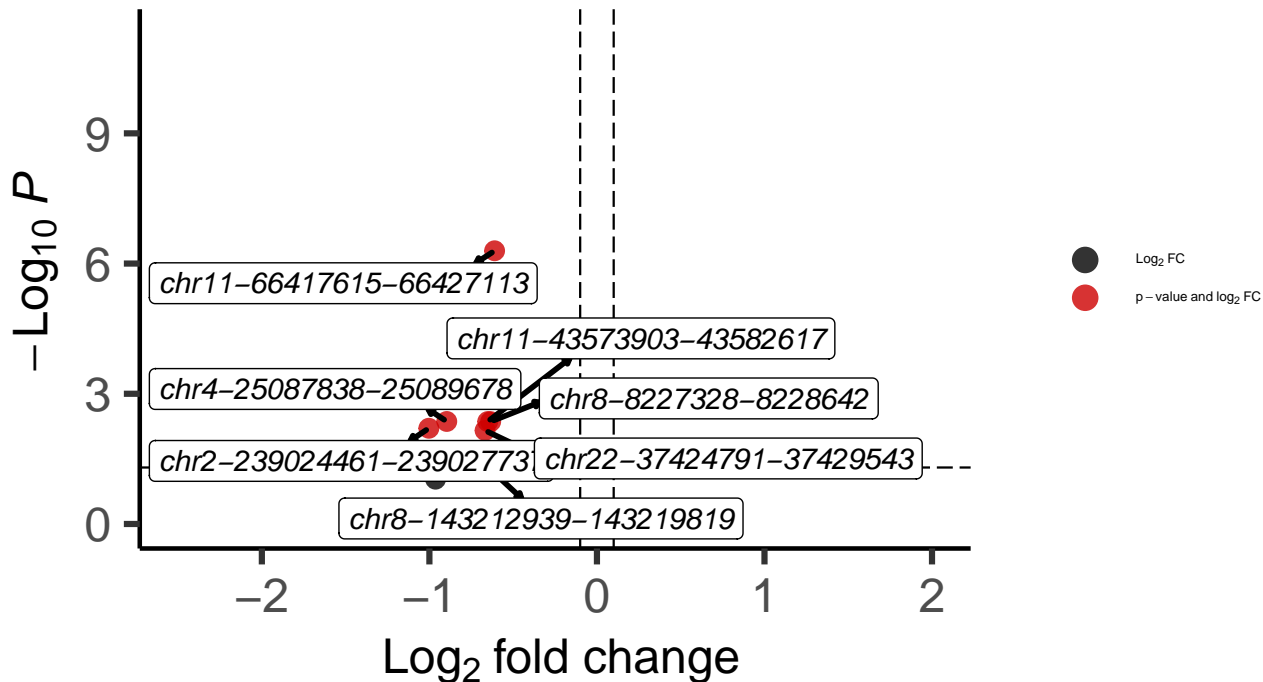

PVALB_DLPFC_wilcox_Bipolar_vs_Control

EnhancedVolcano

total = 2119 variables