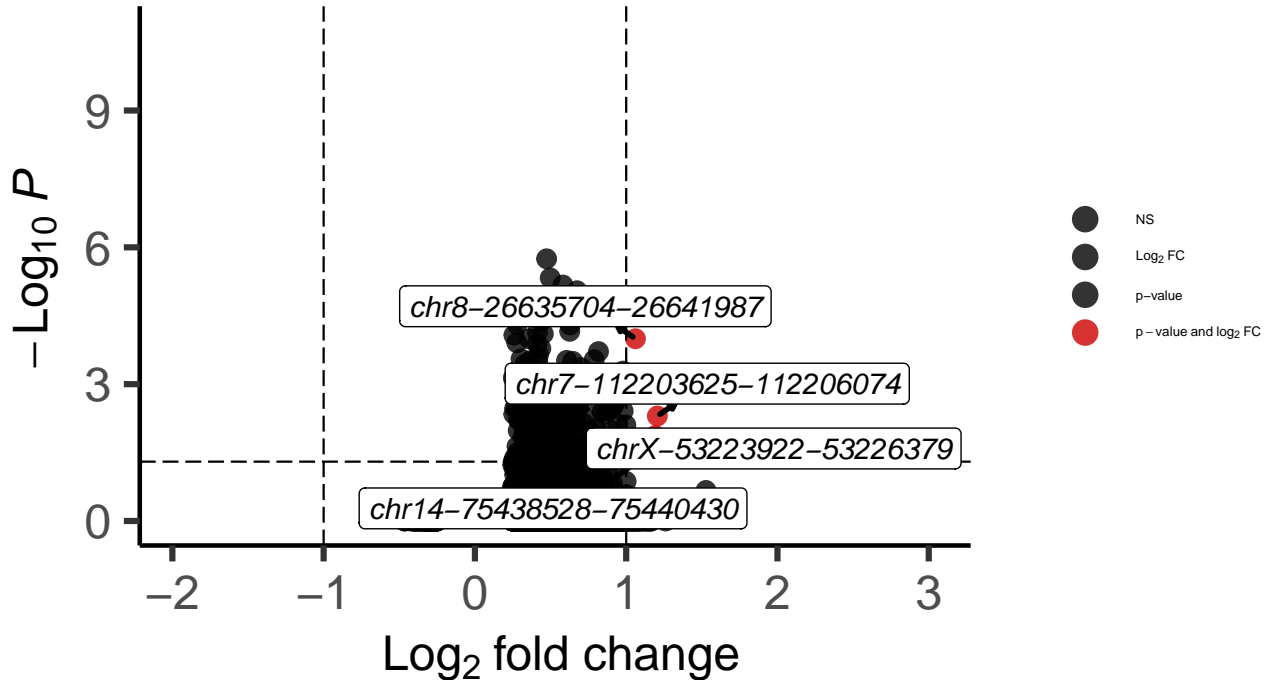

PVALB_DLPFC_MAST_Schizophrenia_vs_Control

EnhancedVolcano

total = 10008 variables