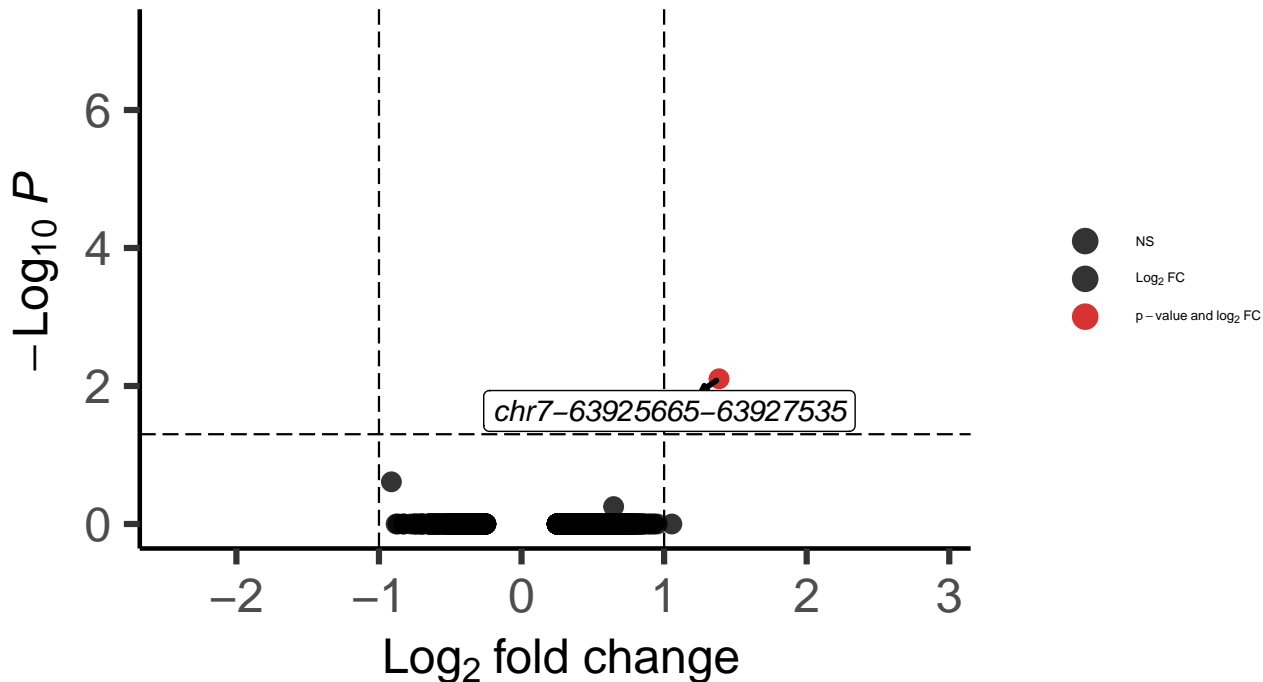

PVALB_DLPFC_MAST_Bipolar_vs_Control

EnhancedVolcano

total = 4478 variables