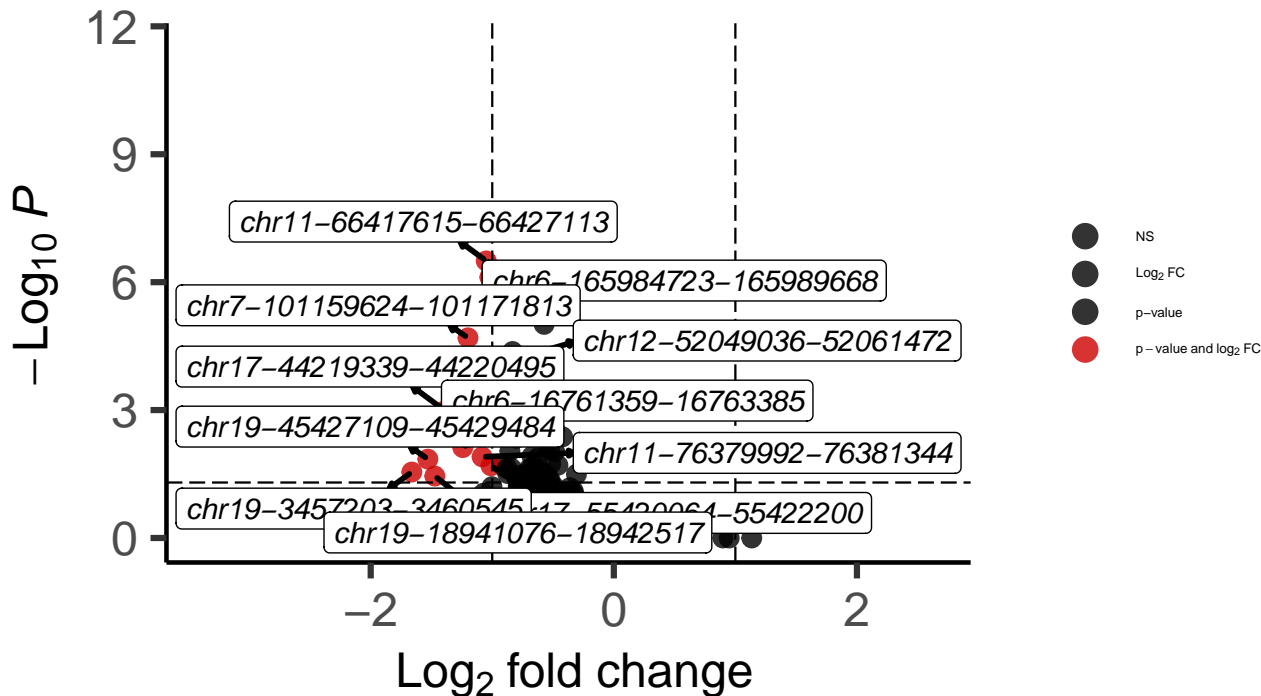

PVALB_DLPFC_MAST_Schizophrenia_vs_Control

Enhanced Volcano

total = 9322 variables