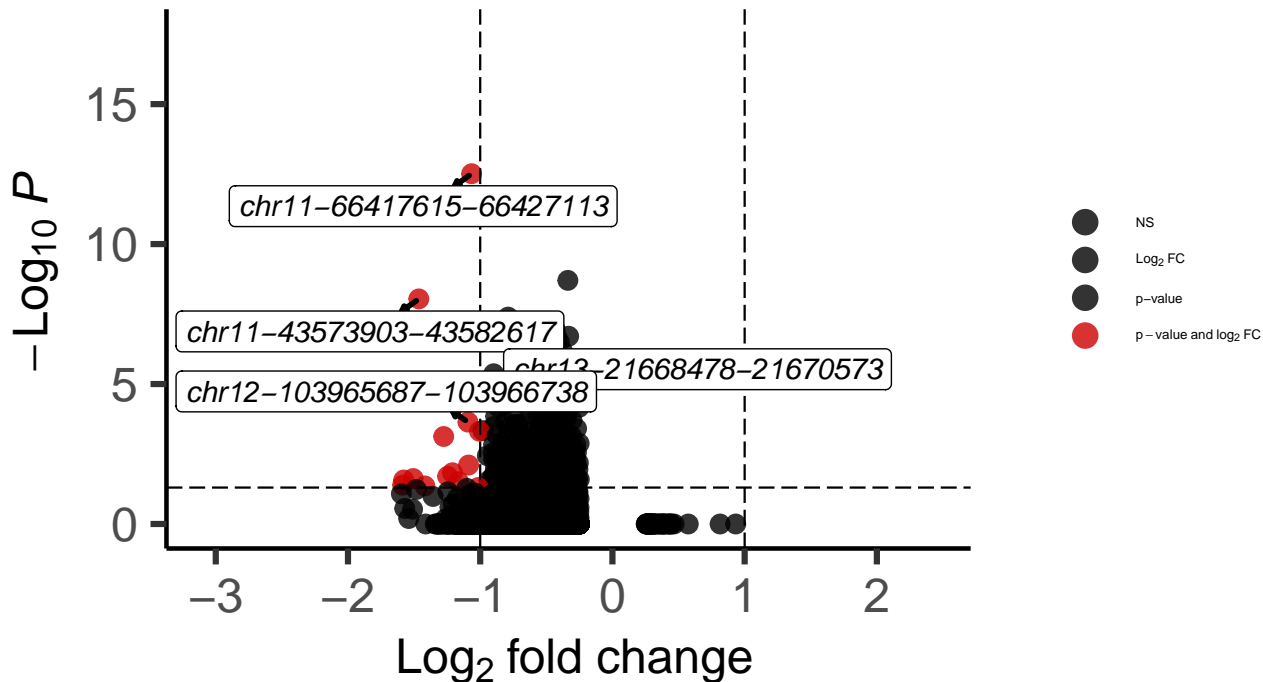

PVALB_DLPFC_MAST_Bipolar_vs_Control

EnhancedVolcano

total = 10366 variables