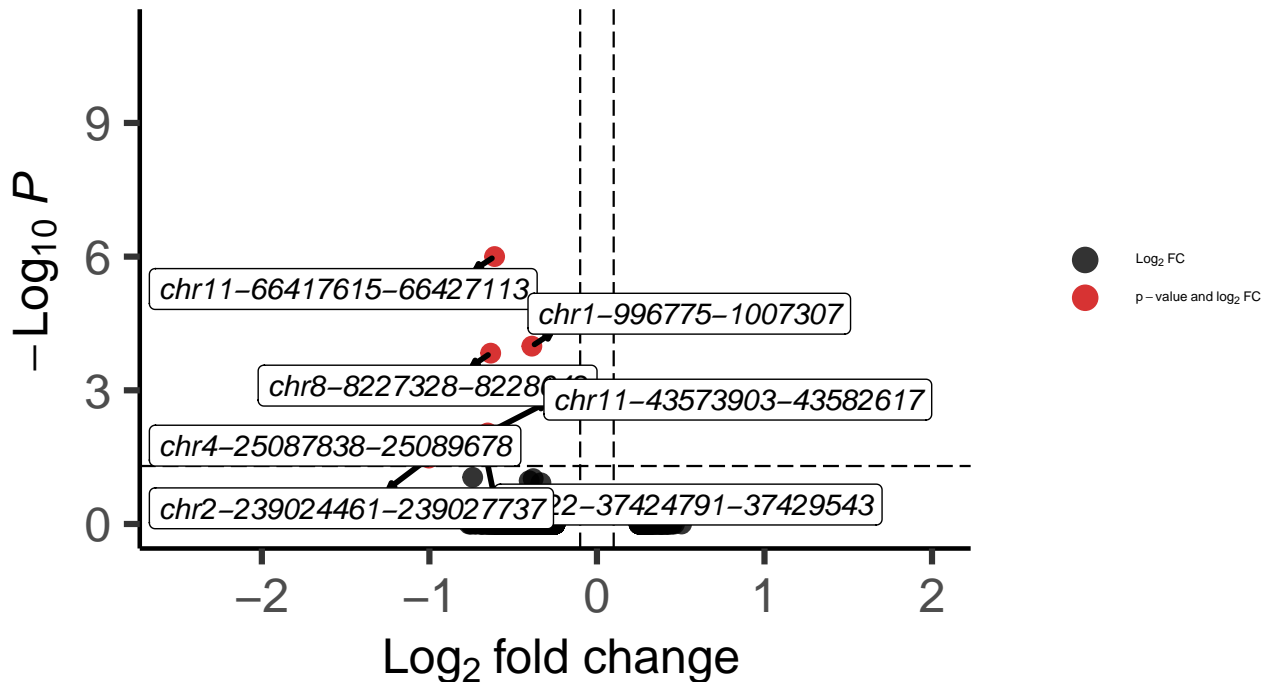

PVALB_DLPFC_MAST_Bipolar_vs_Control

EnhancedVolcano

total = 2119 variables