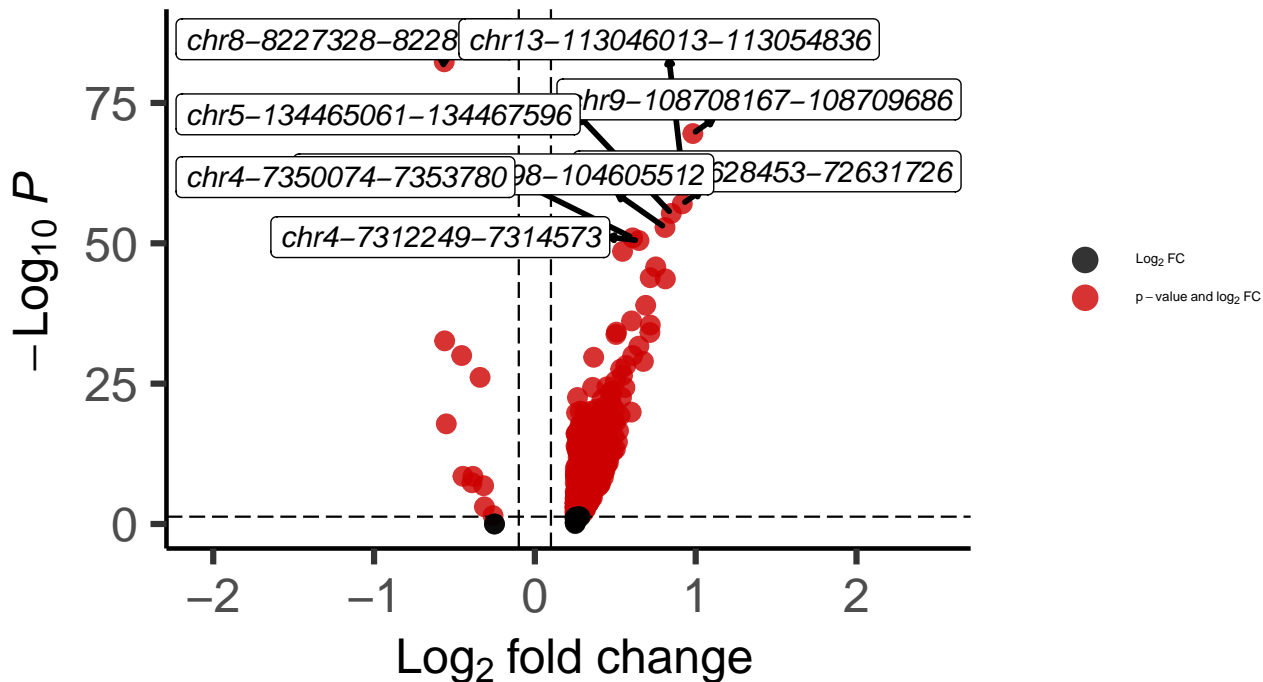

Oligo_DLPFC_wilcox_Schizophrenia_vs_Control

EnhancedVolcano

total = 668 variables