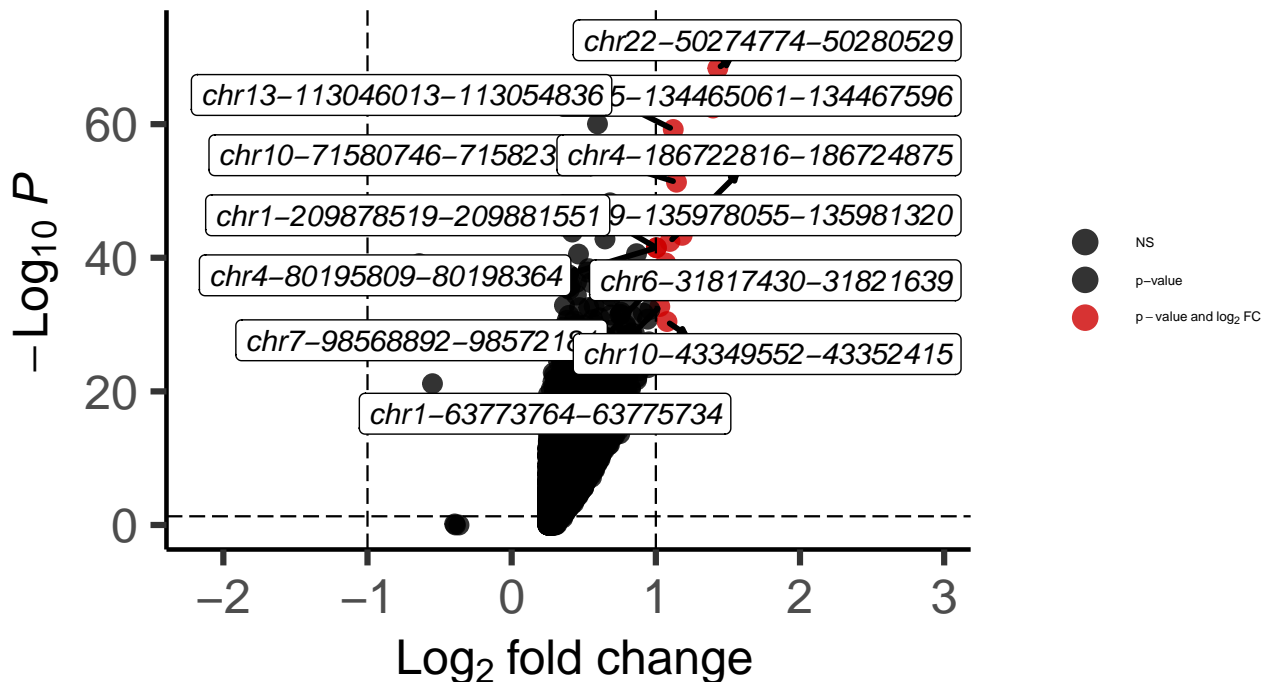

Oligo_DLPFC_wilcox_Schizophrenia_vs_Control

EnhancedVolcano

total = 8558 variables