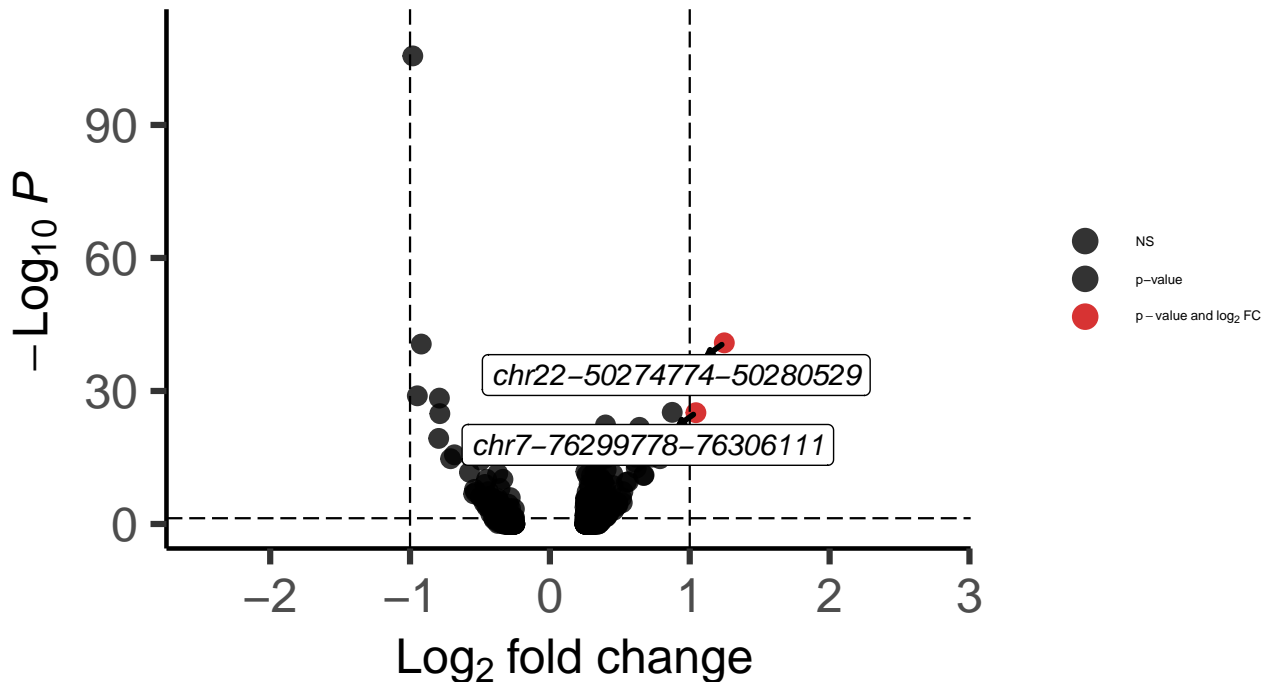

Oligo_DLPFC_wilcox_Bipolar_vs_Control

EnhancedVolcano

total = 532 variables