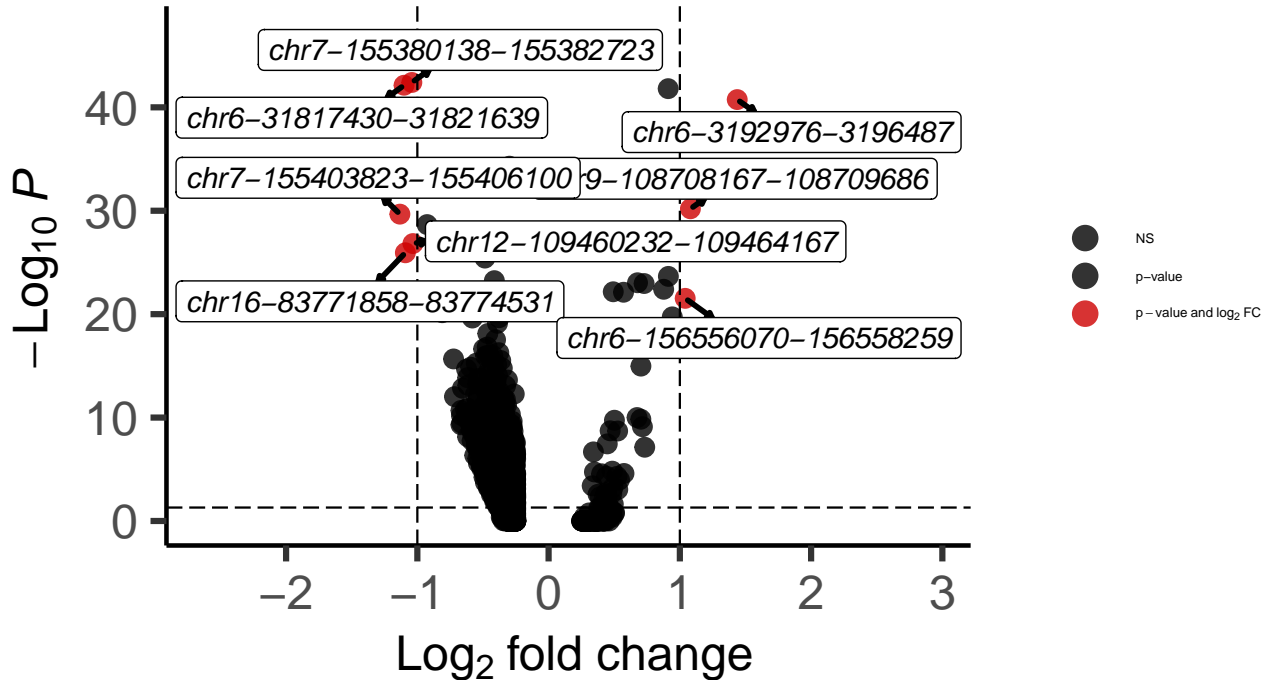

Oligo_DLPFC_wilcox_Schizophrenia_vs_Control

EnhancedVolcano

total = 2335 variables