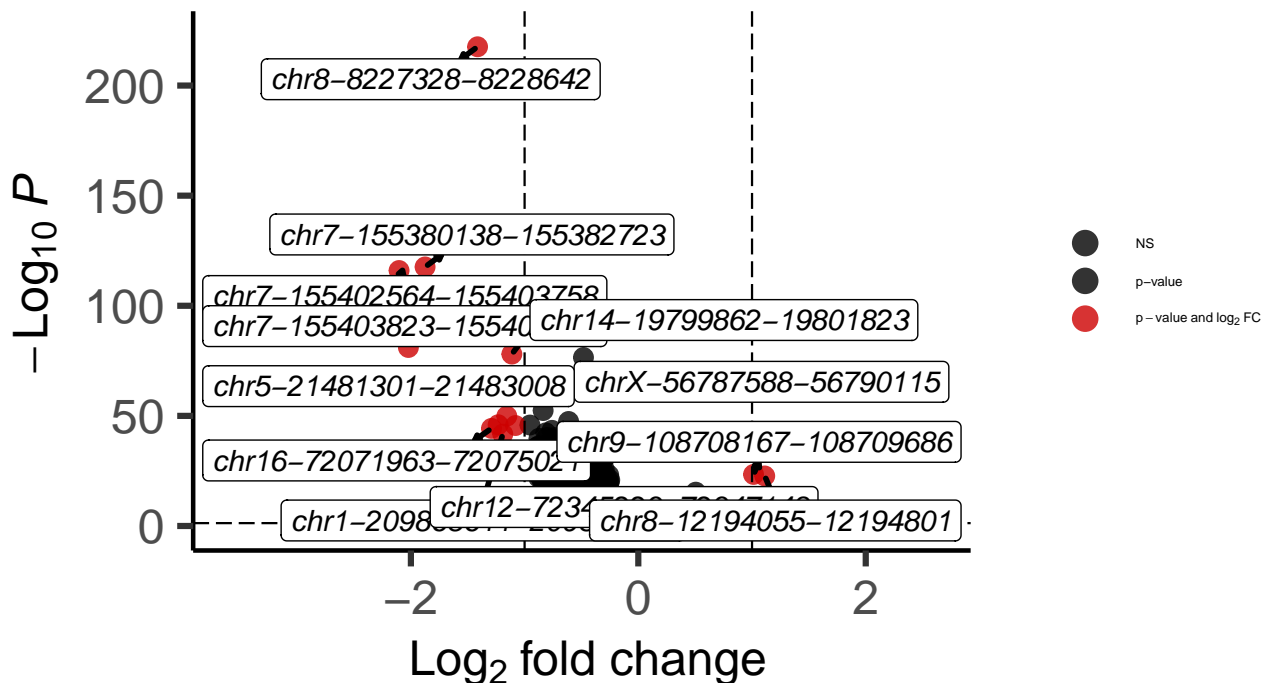

Oligo_DLPFC_wilcox_Bipolar_vs_Control

EnhancedVolcano

total = 7816 variables