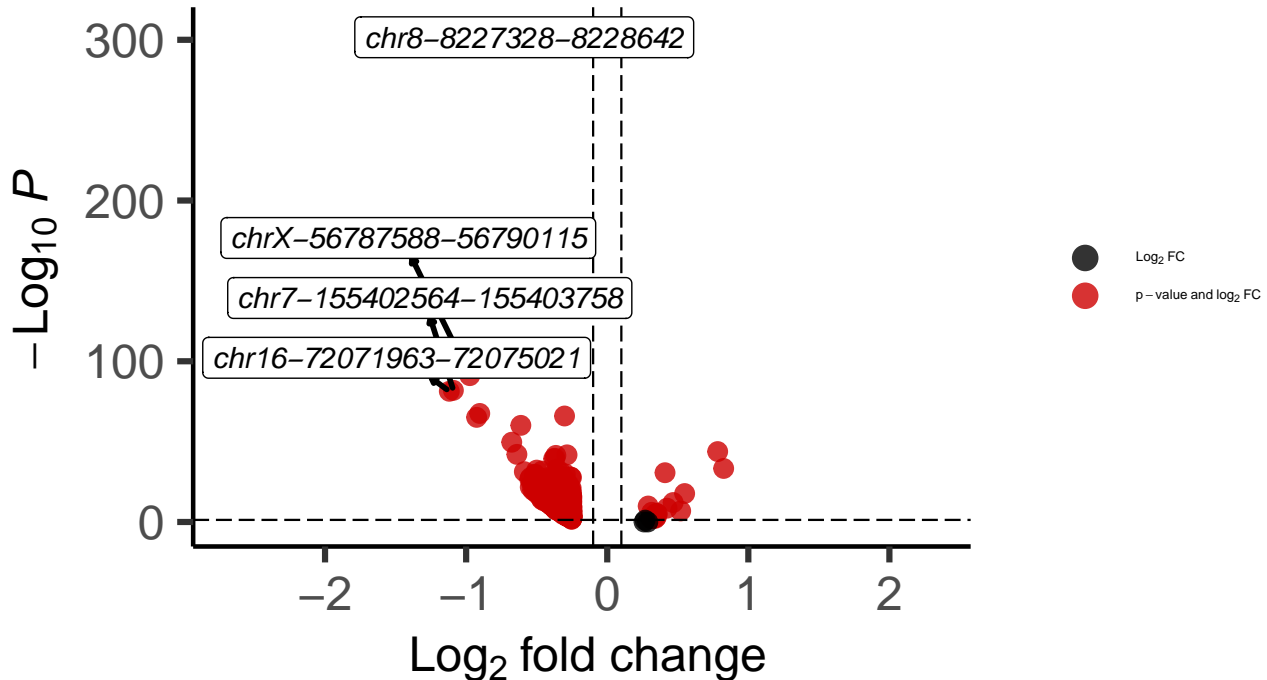

Oligo_DLPFC_wilcox_Bipolar_vs_Control

EnhancedVolcano

total = 1157 variables