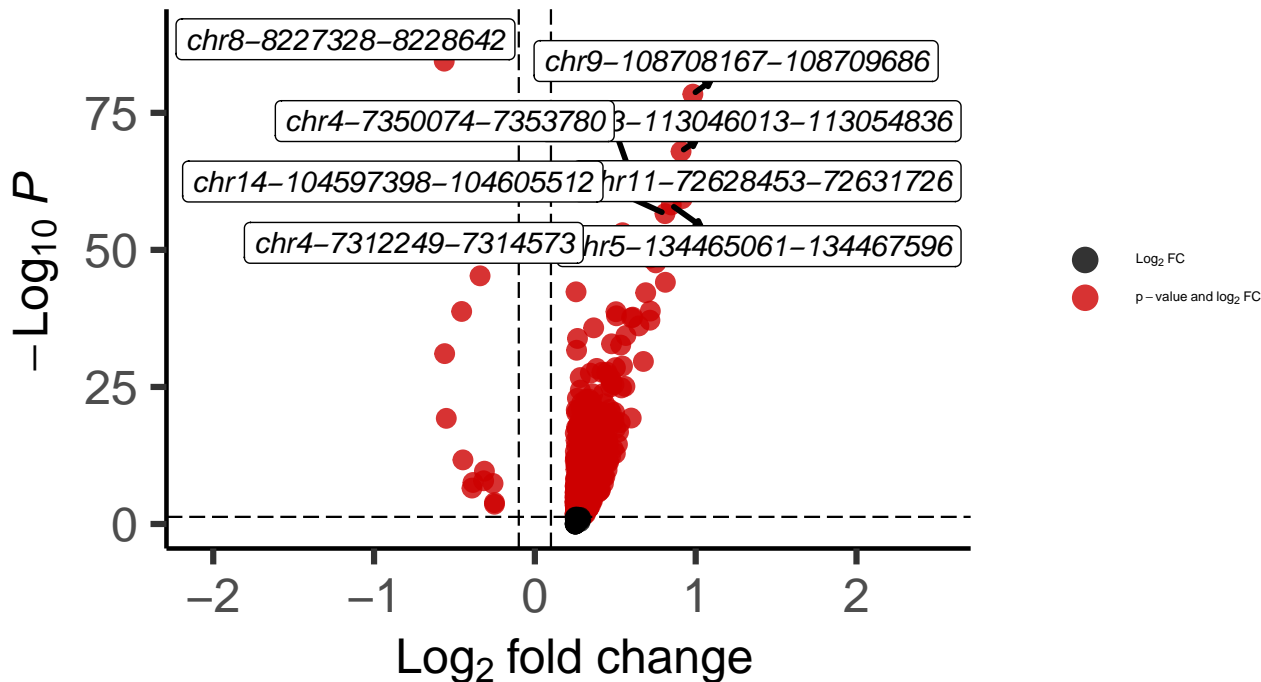

Oligo_DLPFC_MAST_Schizophrenia_vs_Control

EnhancedVolcano

total = 668 variables