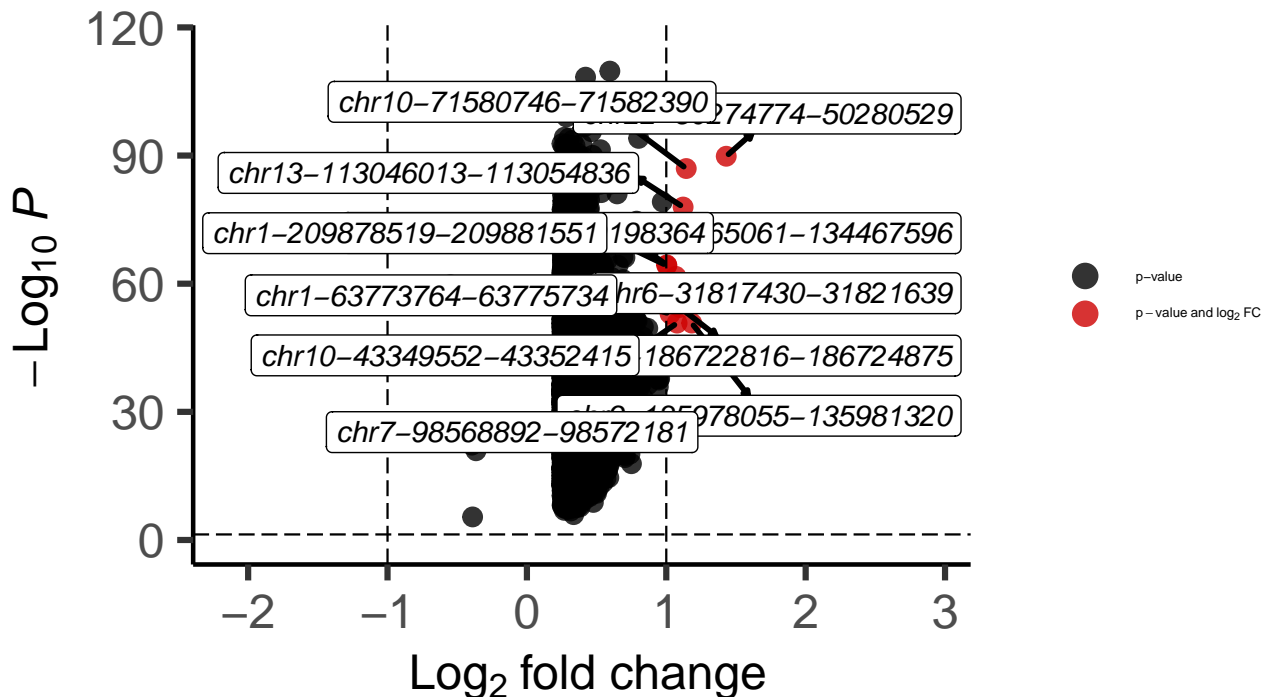

# Oligo\_DLPFC\_MAST\_Schizophrenia\_vs\_Control

Enhanced Volcano

total = 8558 variables