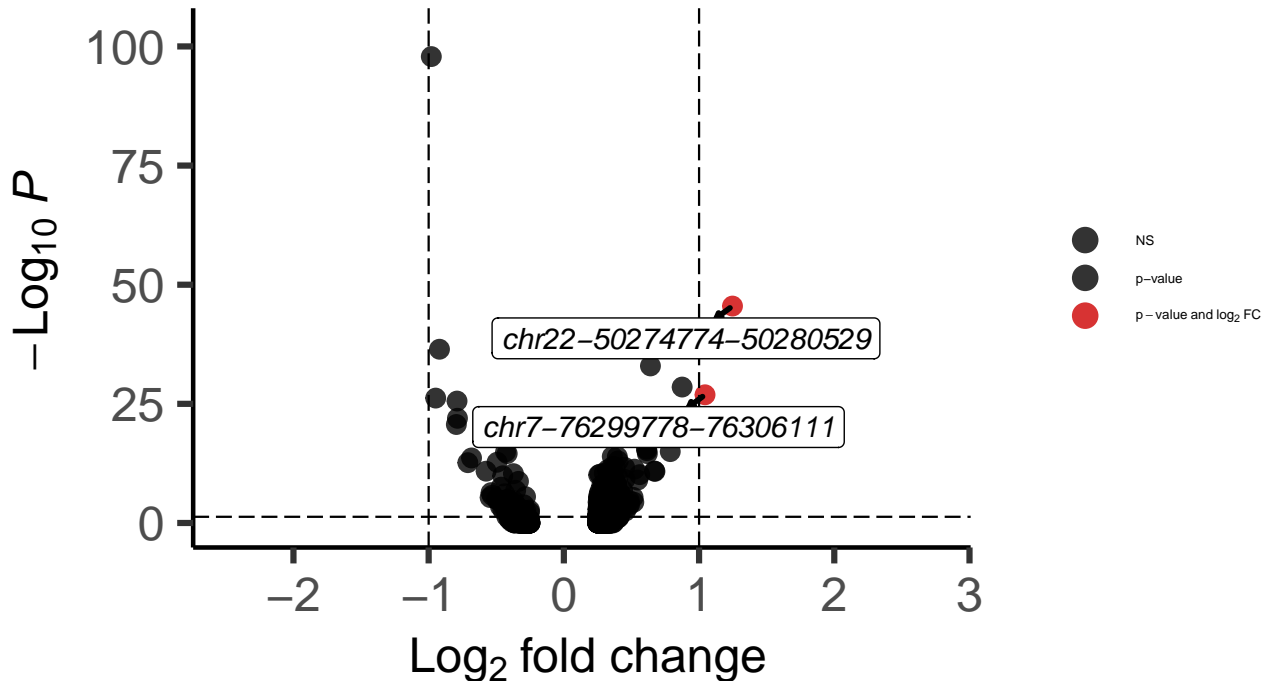

Oligo_DLPFC_MAST_Bipolar_vs_Control

EnhancedVolcano

total = 532 variables