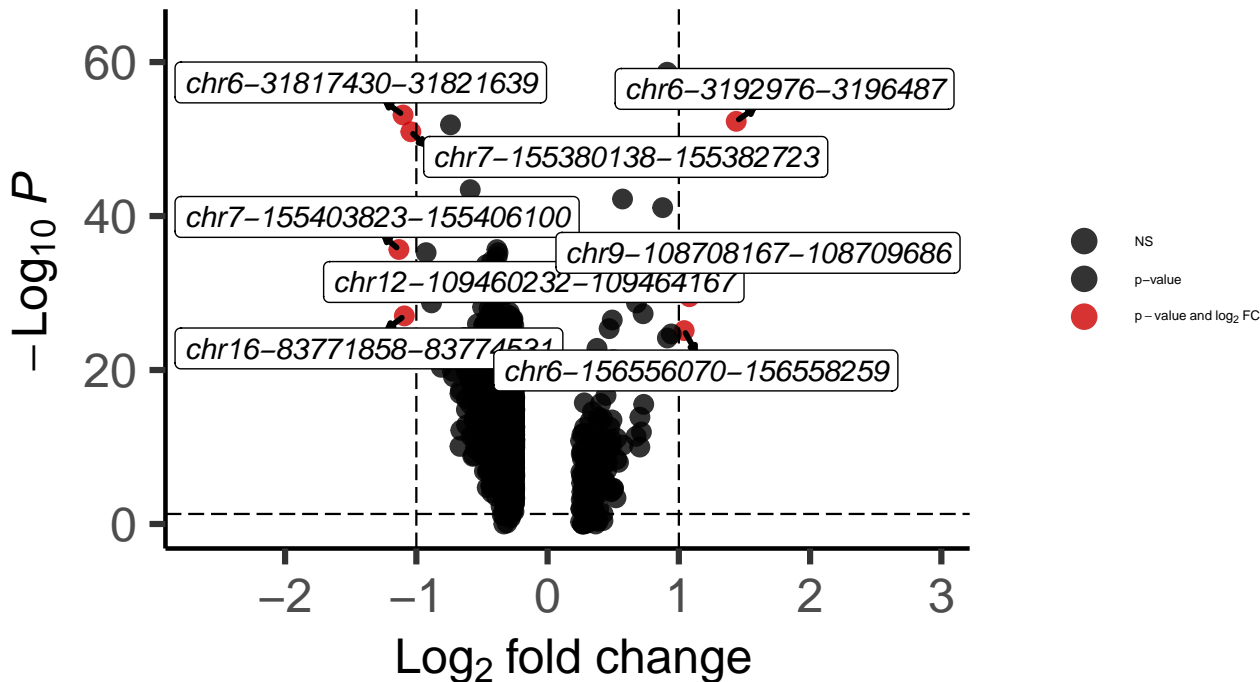

# Oligo\_DLPFC\_MAST\_Schizophrenia\_vs\_Control

*EnhancedVolcano*

total = 2335 variables