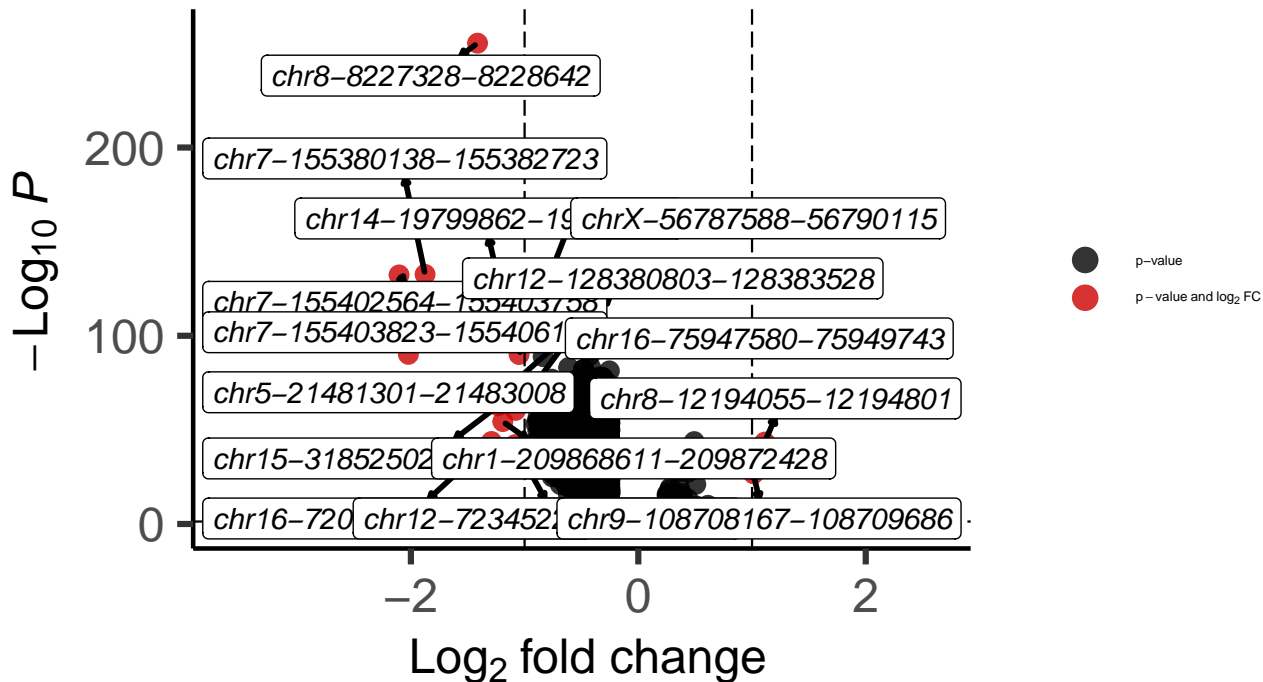

# Oligo\_DLPFC\_MAST\_Bipolar\_vs\_Control

EnhancedVolcano

total = 7816 variables