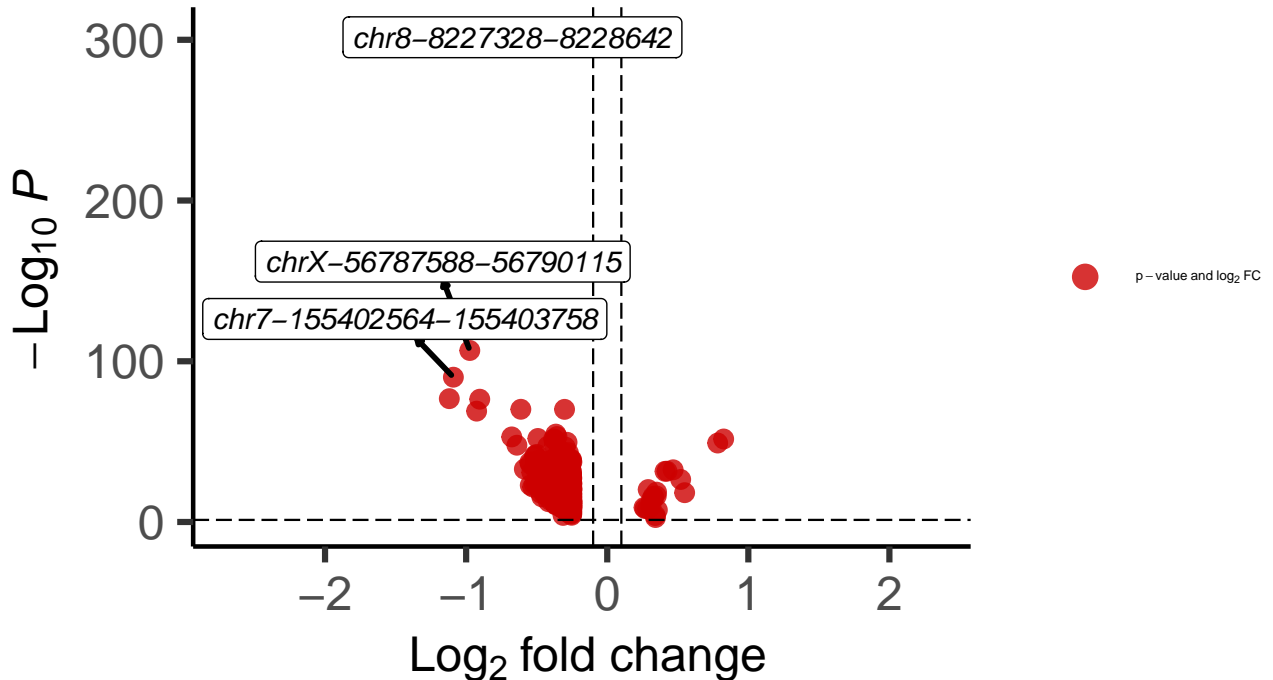

Oligo_DLPFC_MAST_Bipolar_vs_Control

EnhancedVolcano

total = 1157 variables