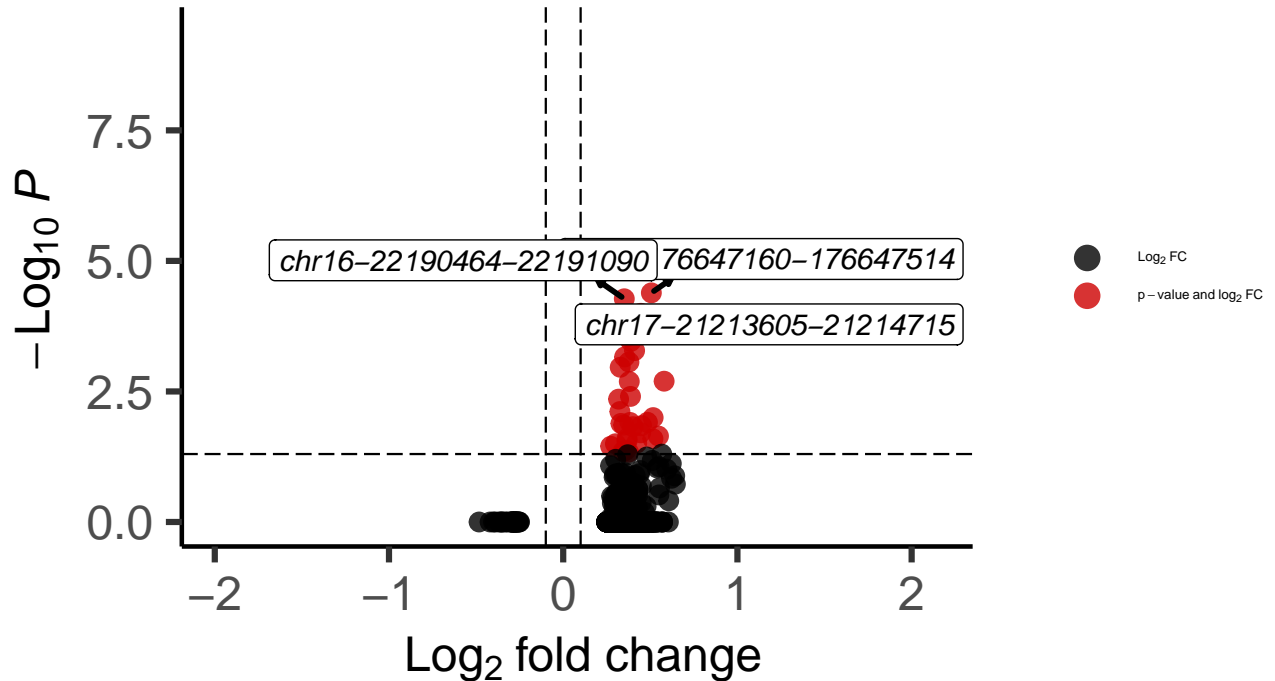

OPC_DLPFC_wilcox_Schizophrenia_vs_Control

EnhancedVolcano

total = 2059 variables