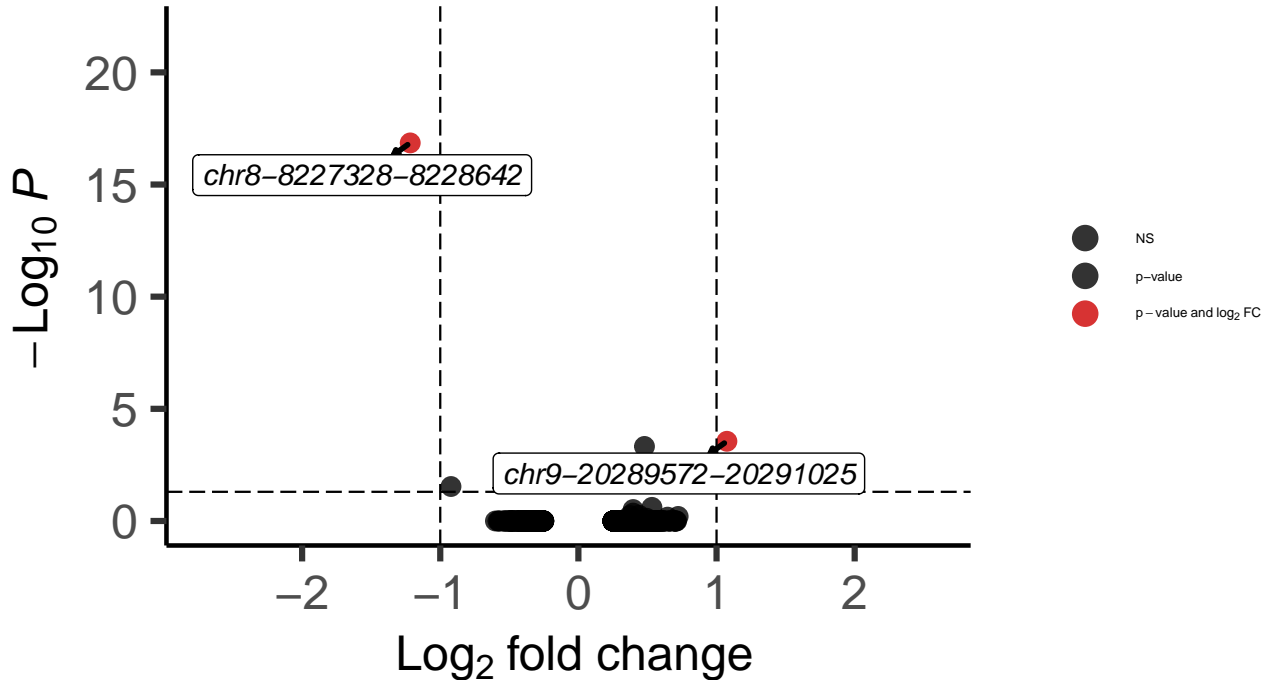

OPC_DLPFC_wilcox_Bipolar_vs_Control

EnhancedVolcano

total = 2662 variables