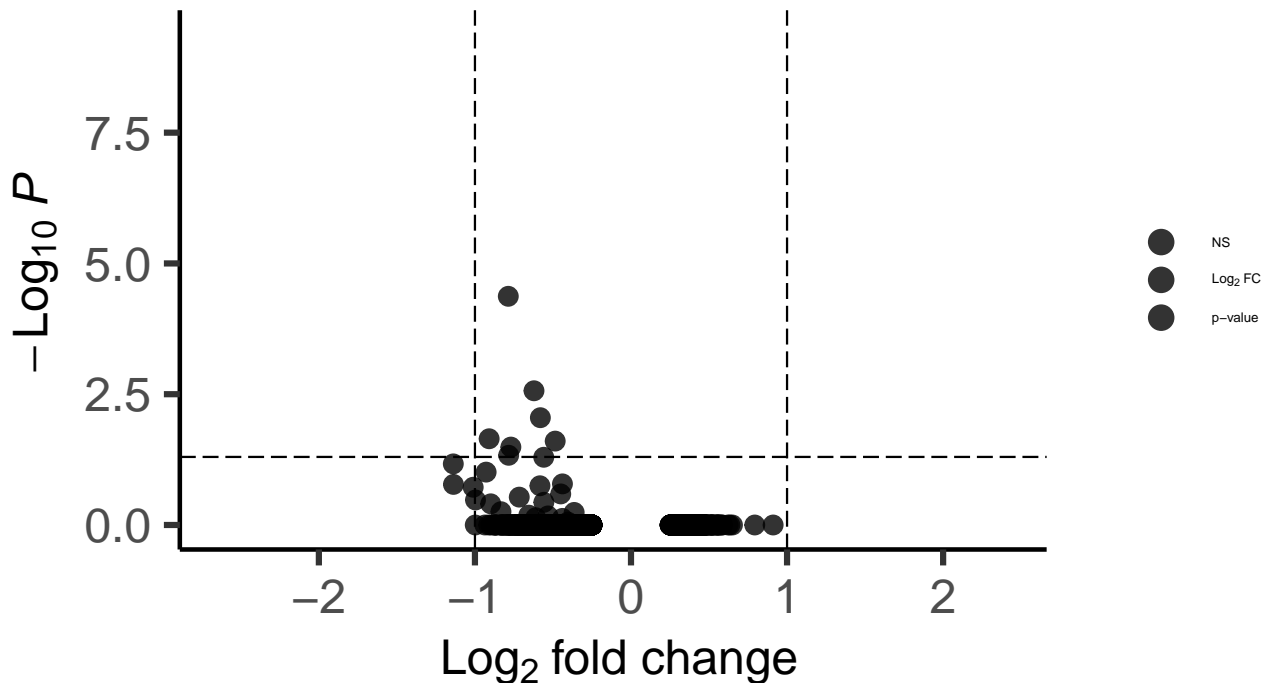

# OPC\_DLPFC\_wilcox\_Schizophrenia\_vs\_Control

*EnhancedVolcano*

total = 3861 variables