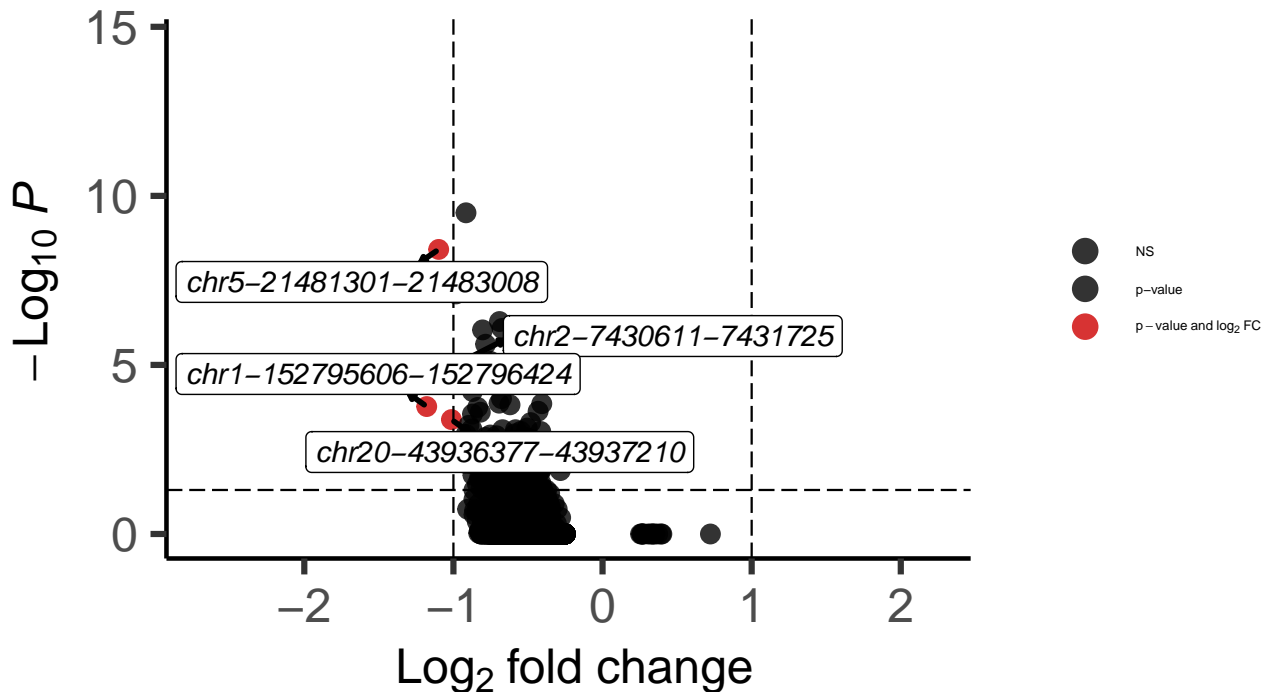

OPC_DLPFC_wilcox_Bipolar_vs_Control

EnhancedVolcano

total = 6980 variables