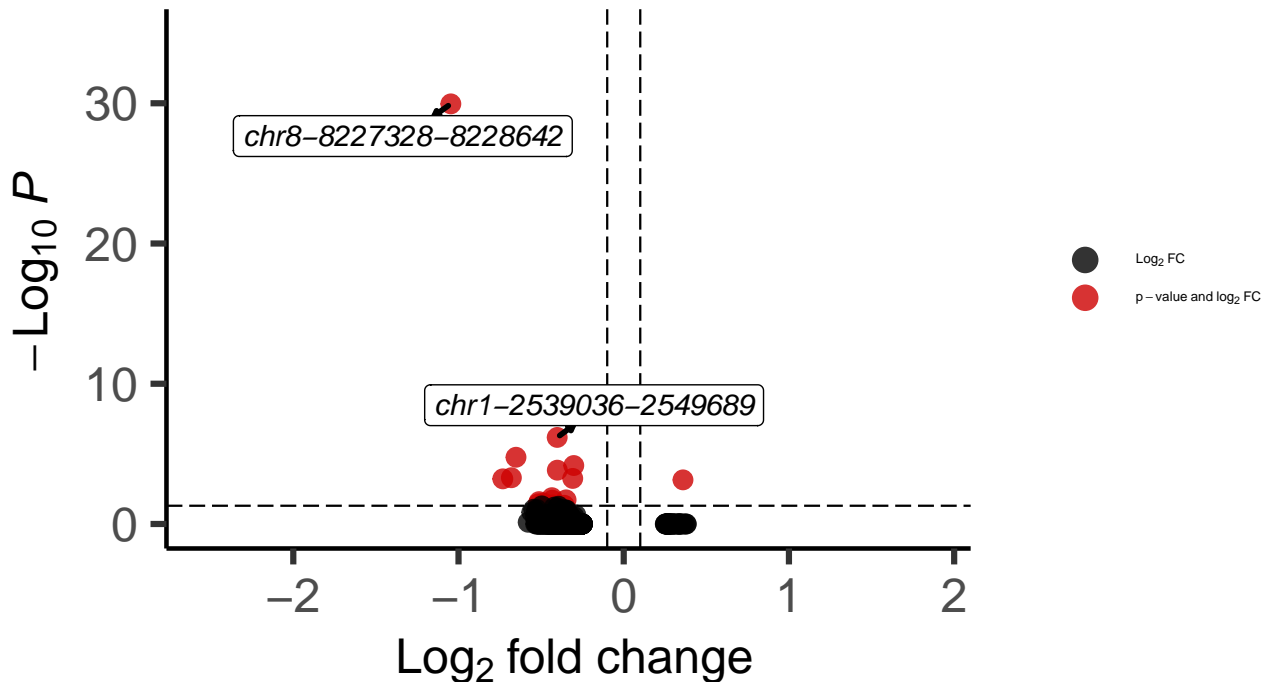

OPC_DLPFC_wilcox_Bipolar_vs_Control

EnhancedVolcano

total = 905 variables