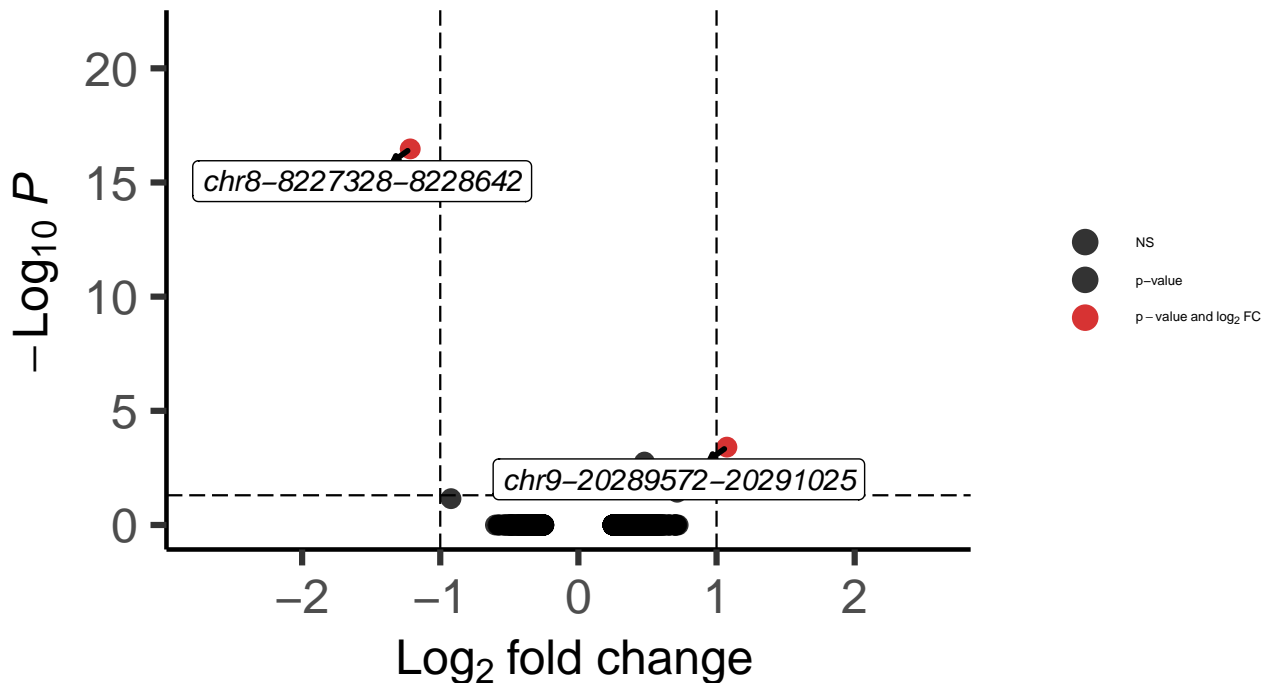

OPC_DLPFC_MAST_Bipolar_vs_Control

EnhancedVolcano

total = 2662 variables