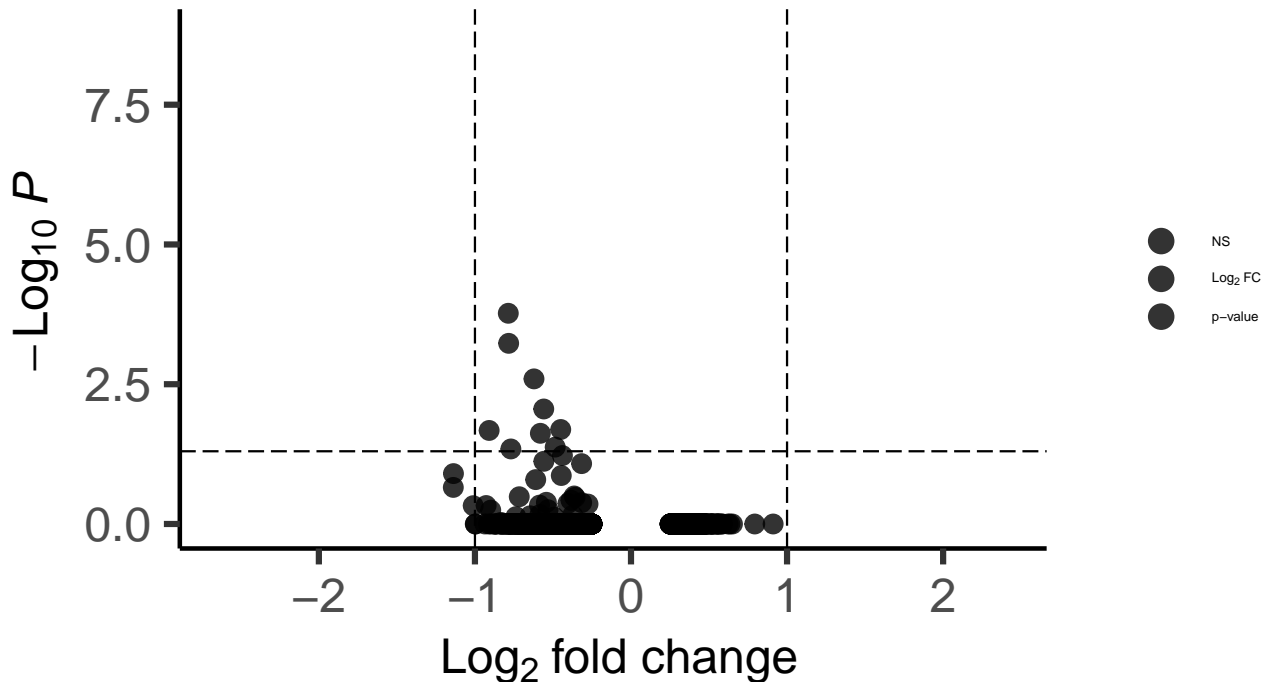

OPC_DLPFC_MAST_Schizophrenia_vs_Control

EnhancedVolcano

total = 3861 variables