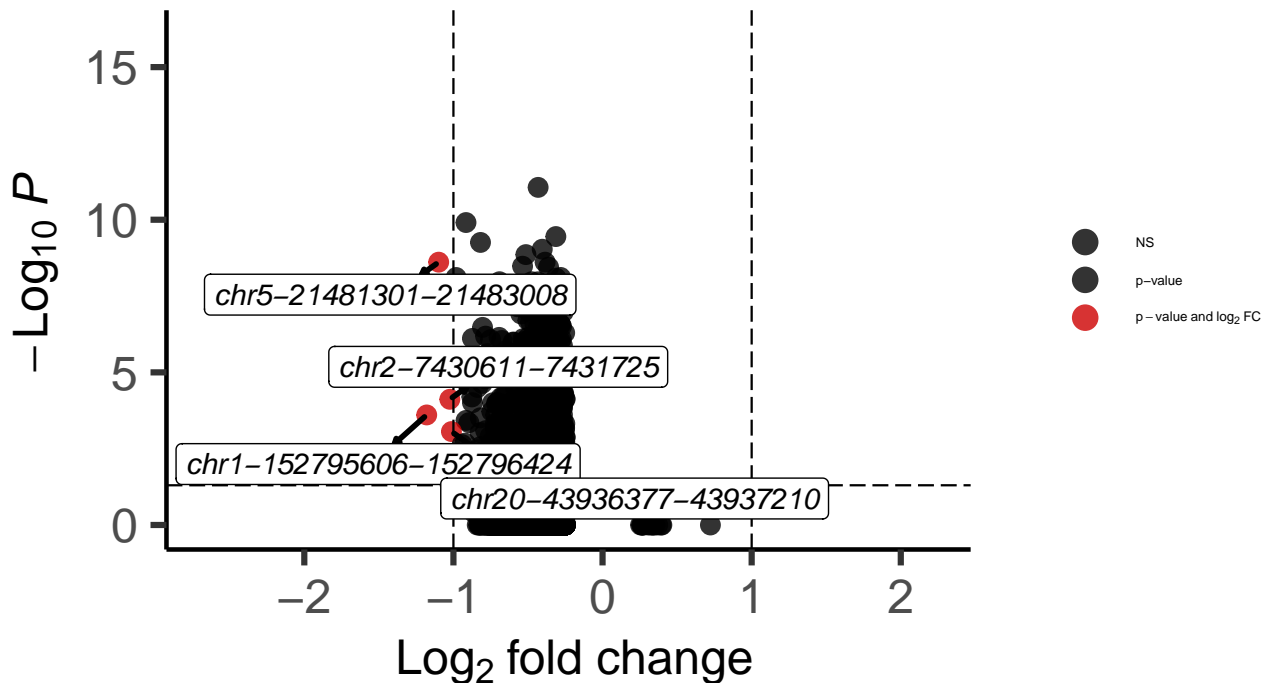

OPC_DLPFC_MAST_Bipolar_vs_Control

EnhancedVolcano

total = 6980 variables