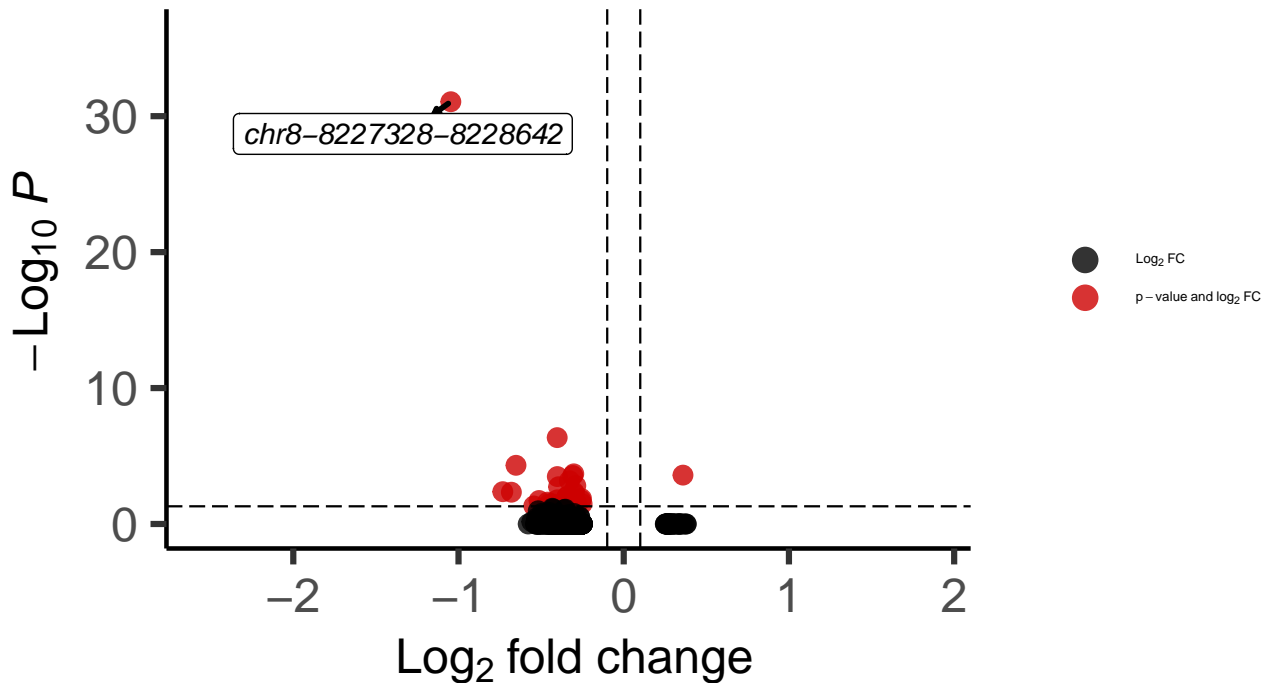

OPC_DLPFC_MAST_Bipolar_vs_Control

EnhancedVolcano

total = 905 variables