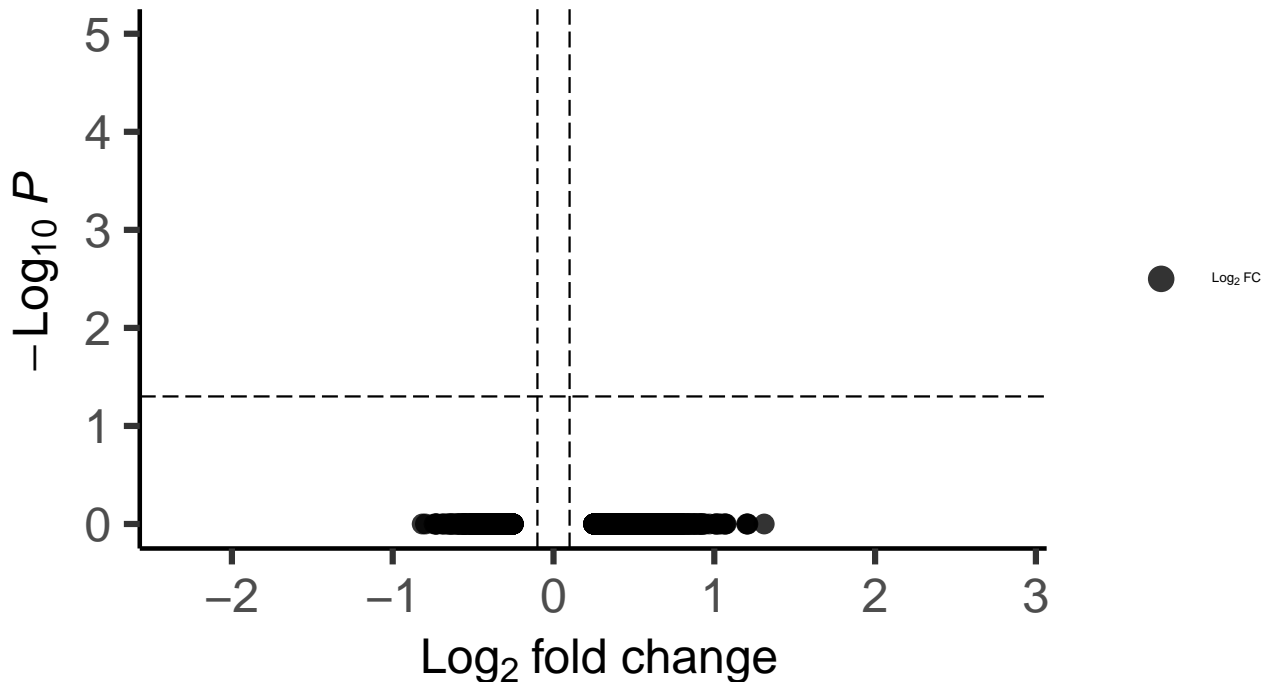

LAMP5_DLPFC_wilcox_Schizophrenia_vs_Control

EnhancedVolcano

total = 4044 variables