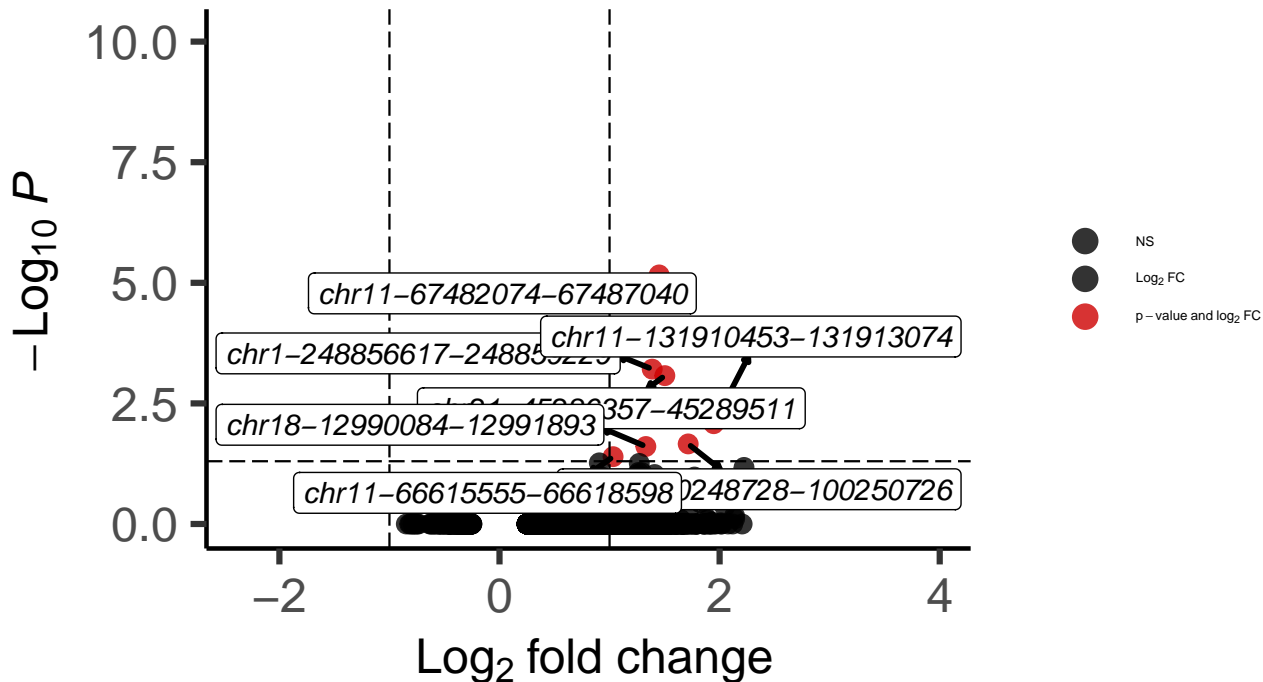

LAMP5_DLPFC_wilcox_Schizophrenia_vs_Control

EnhancedVolcano

total = 11246 variables