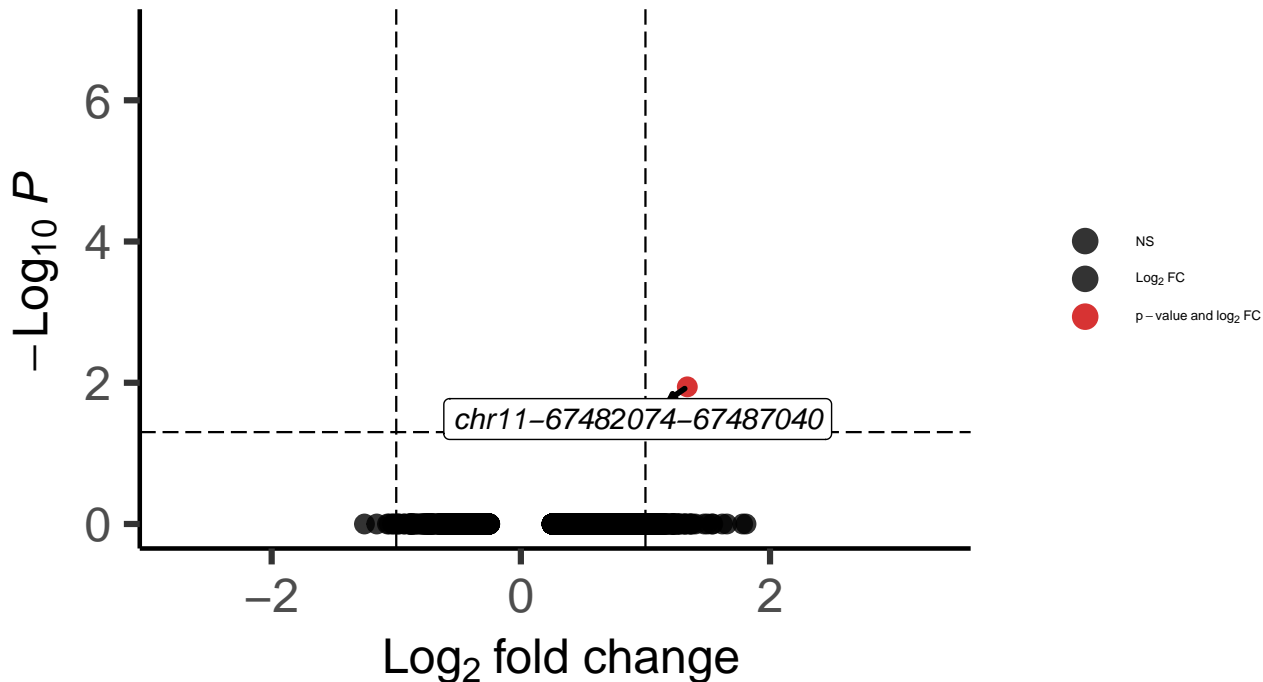

LAMP5_DLPFC_wilcox_Bipolar_vs_Control

EnhancedVolcano

total = 5431 variables