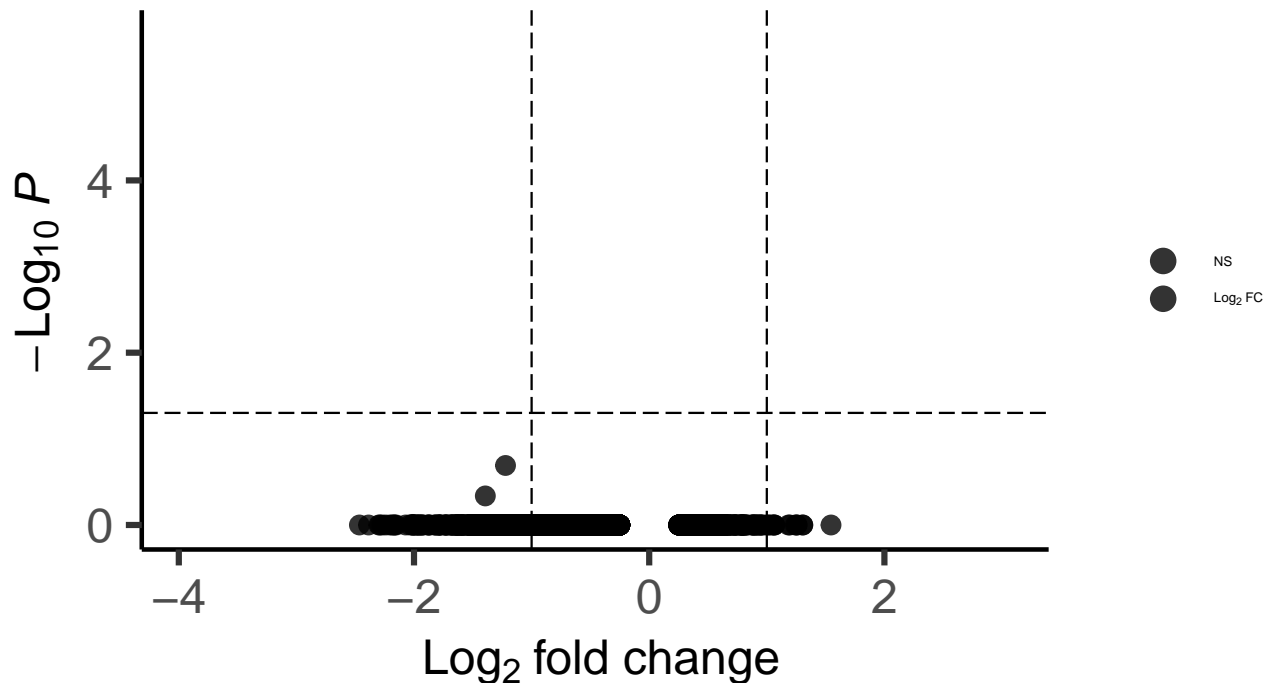

LAMP5_DLPFC_wilcox_Schizophrenia_vs_Control

EnhancedVolcano

total = 8804 variables