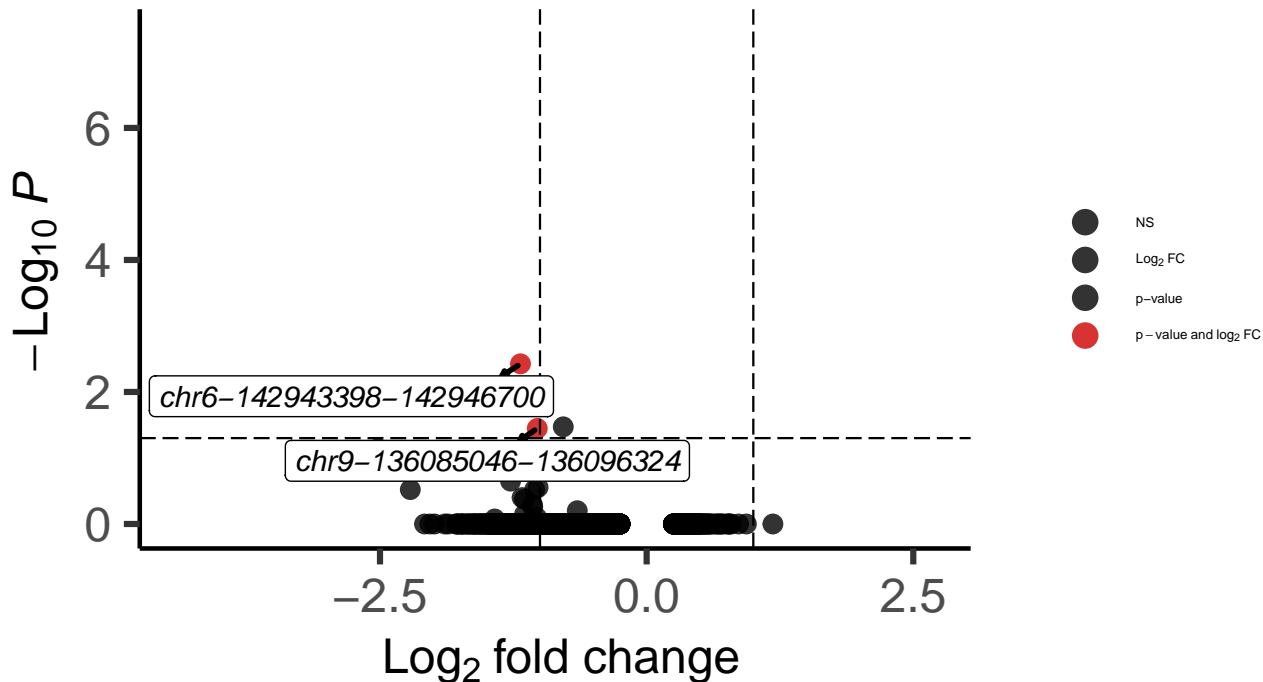

LAMP5_DLPFC_wilcox_Bipolar_vs_Control

EnhancedVolcano

total = 9188 variables