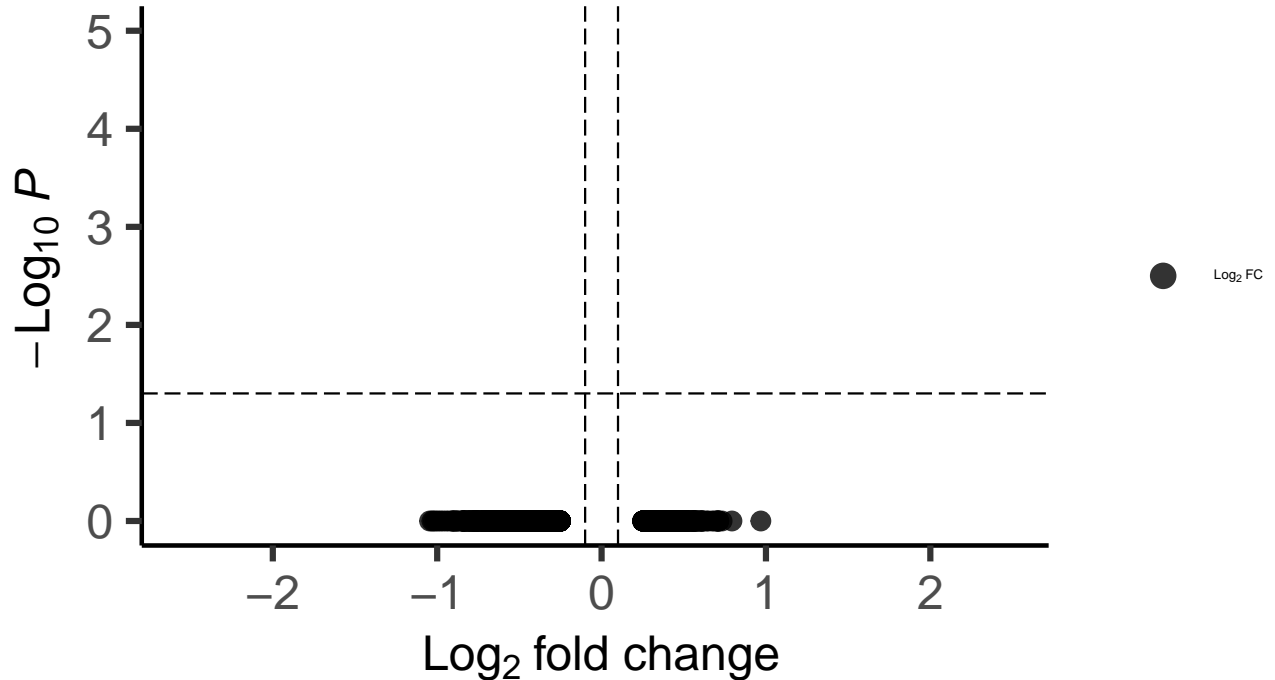

LAMP5_DLPFC_wilcox_Bipolar_vs_Control

EnhancedVolcano

total = 3142 variables