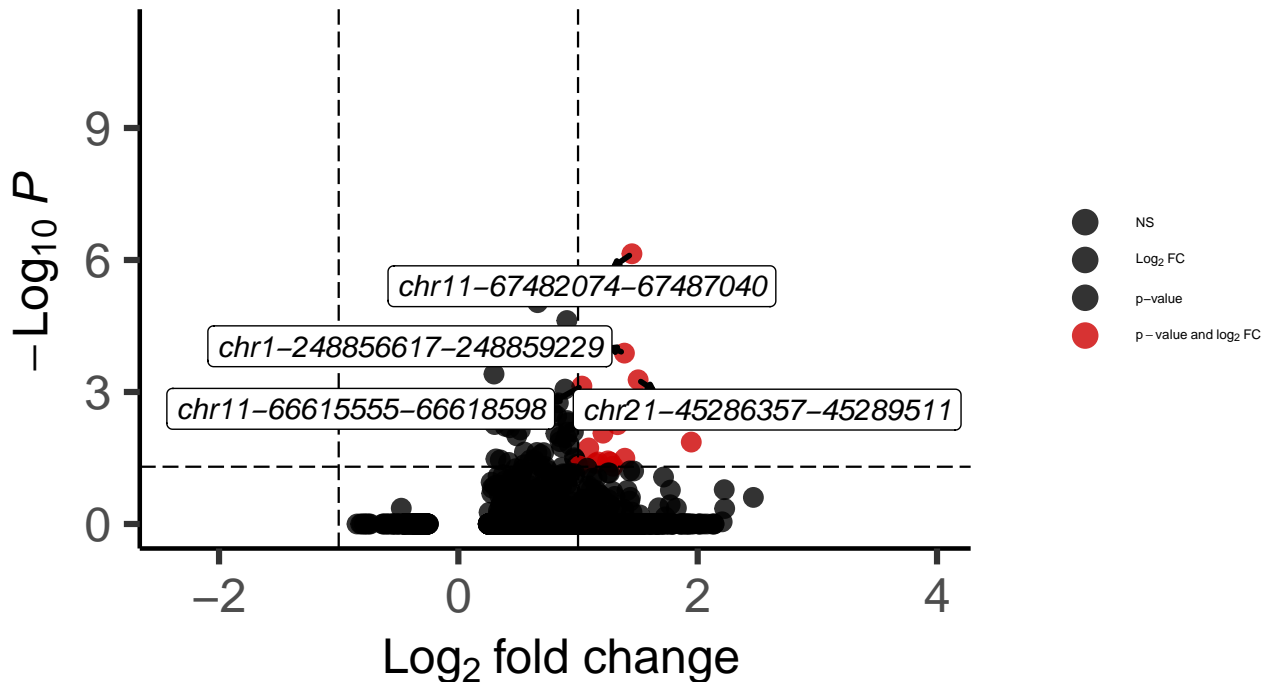

# LAMP5\_DLPFC\_MAST\_Schizophrenia\_vs\_Control

*EnhancedVolcano*

total = 11246 variables