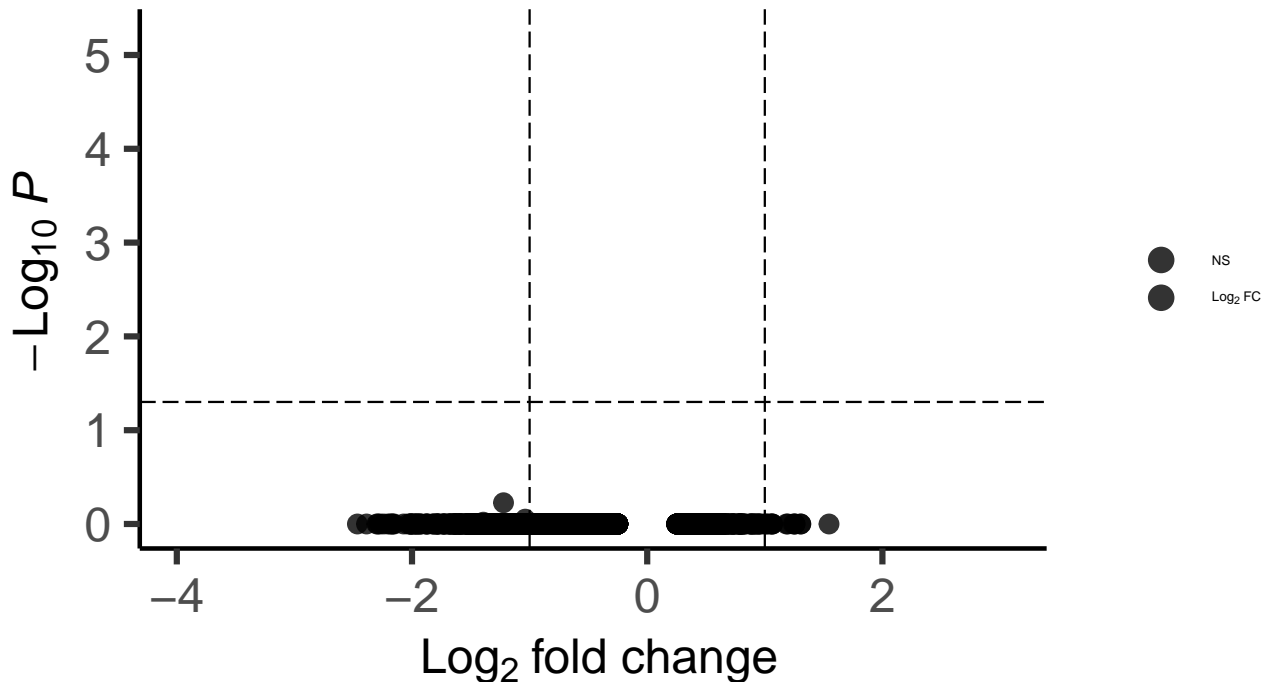

LAMP5_DLPFC_MAST_Schizophrenia_vs_Control

EnhancedVolcano

total = 8804 variables