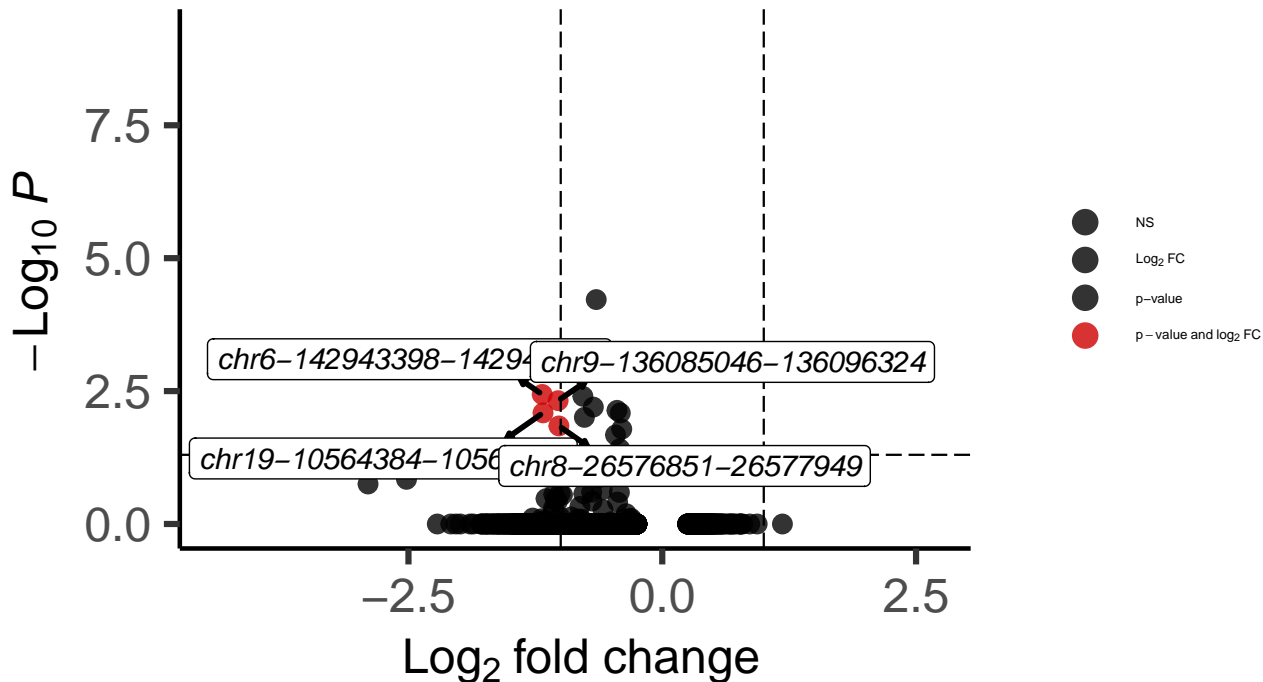

# LAMP5\_DLPFC\_MAST\_Bipolar\_vs\_Control

*EnhancedVolcano*

total = 9188 variables