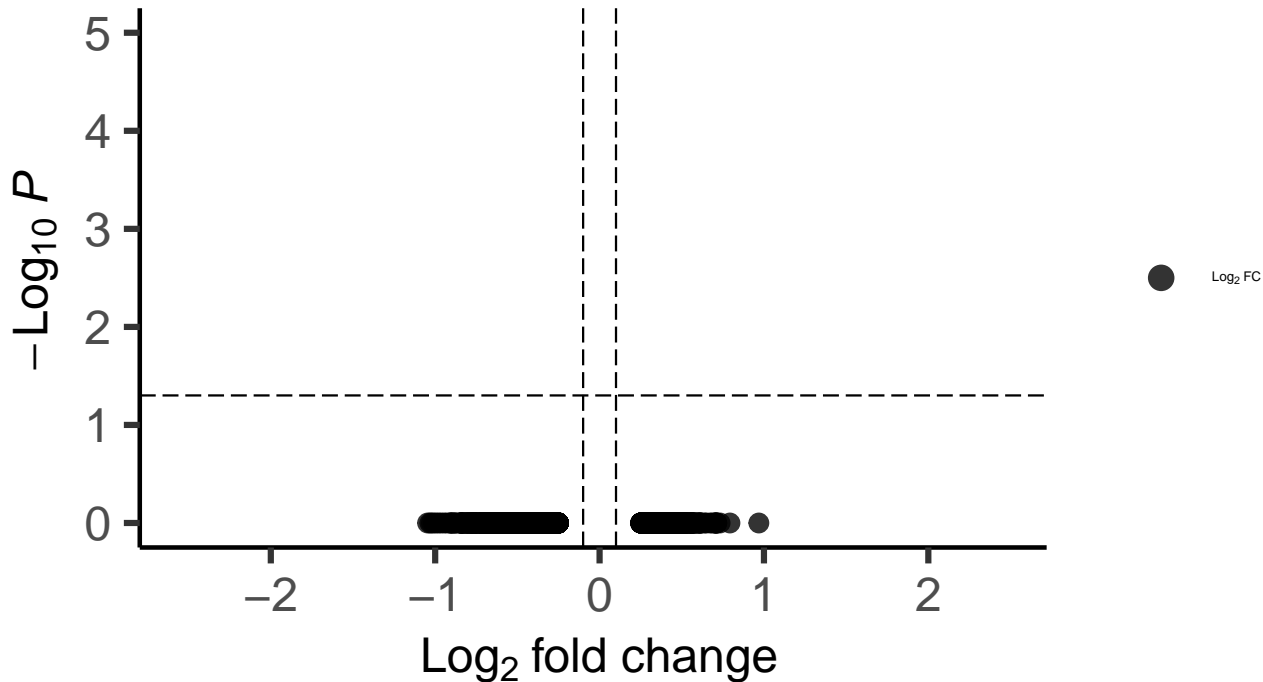

LAMP5_DLPFC_MAST_Bipolar_vs_Control

EnhancedVolcano

total = 3142 variables