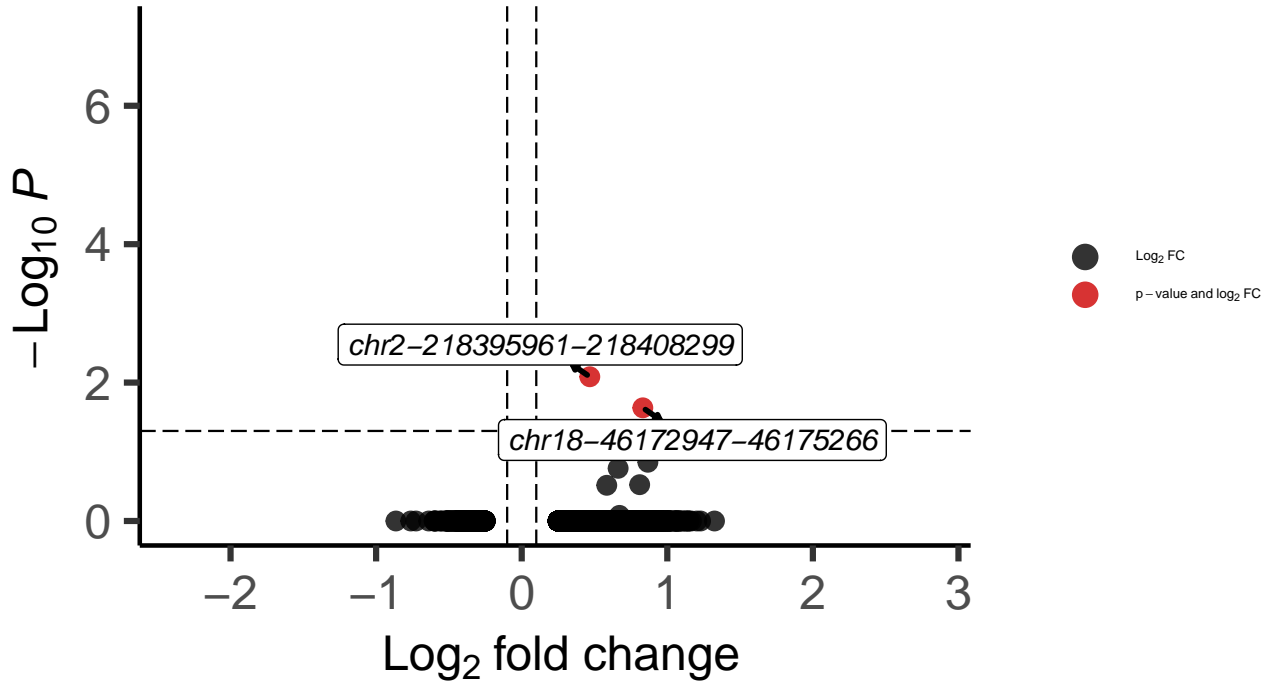

# L6b\_DLPFC\_wilcox\_Schizophrenia\_vs\_Control

*EnhancedVolcano*

total = 10835 variables