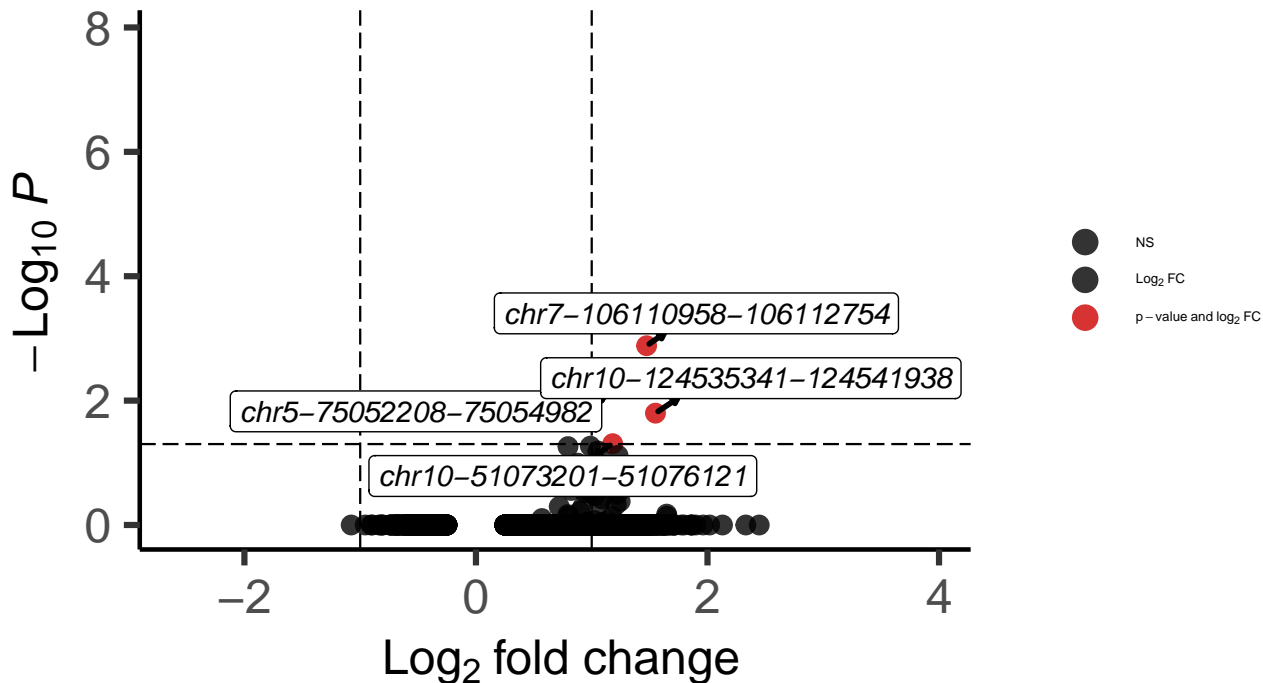

L6b_DLPFC_wilcox_Schizophrenia_vs_Control

EnhancedVolcano

total = 18111 variables