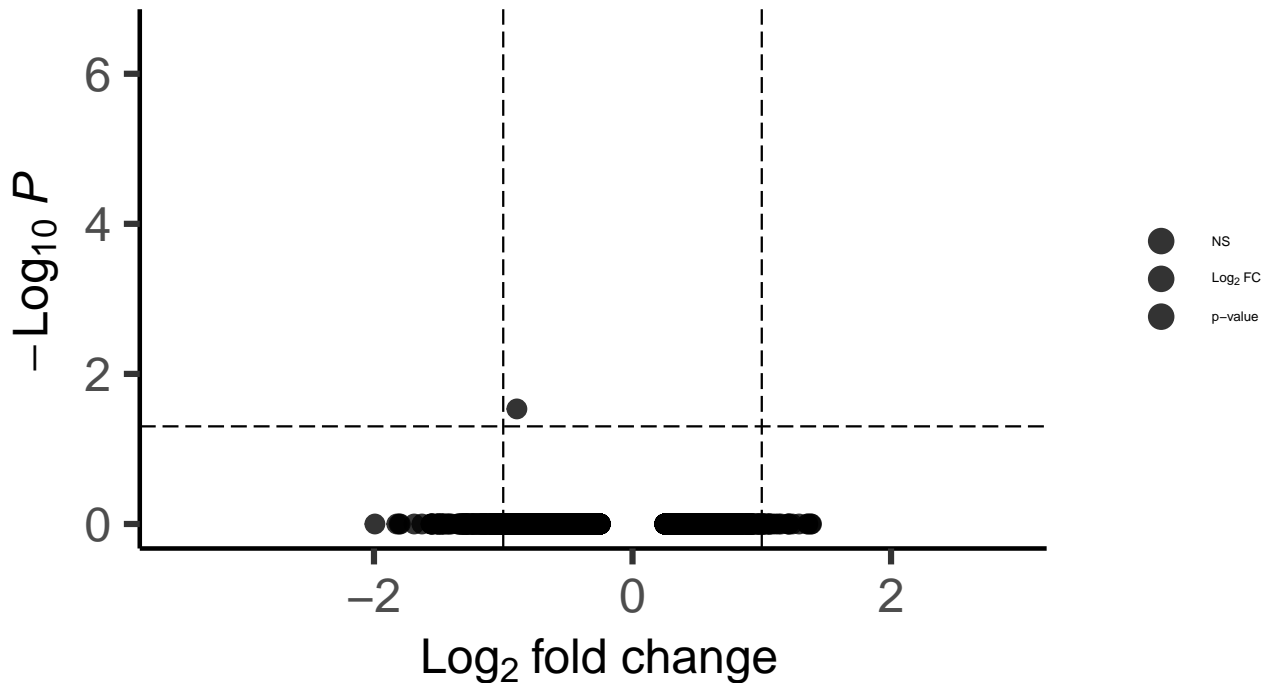

# L6b\_DLPFC\_wilcox\_Bipolar\_vs\_Control

*EnhancedVolcano*

total = 8460 variables