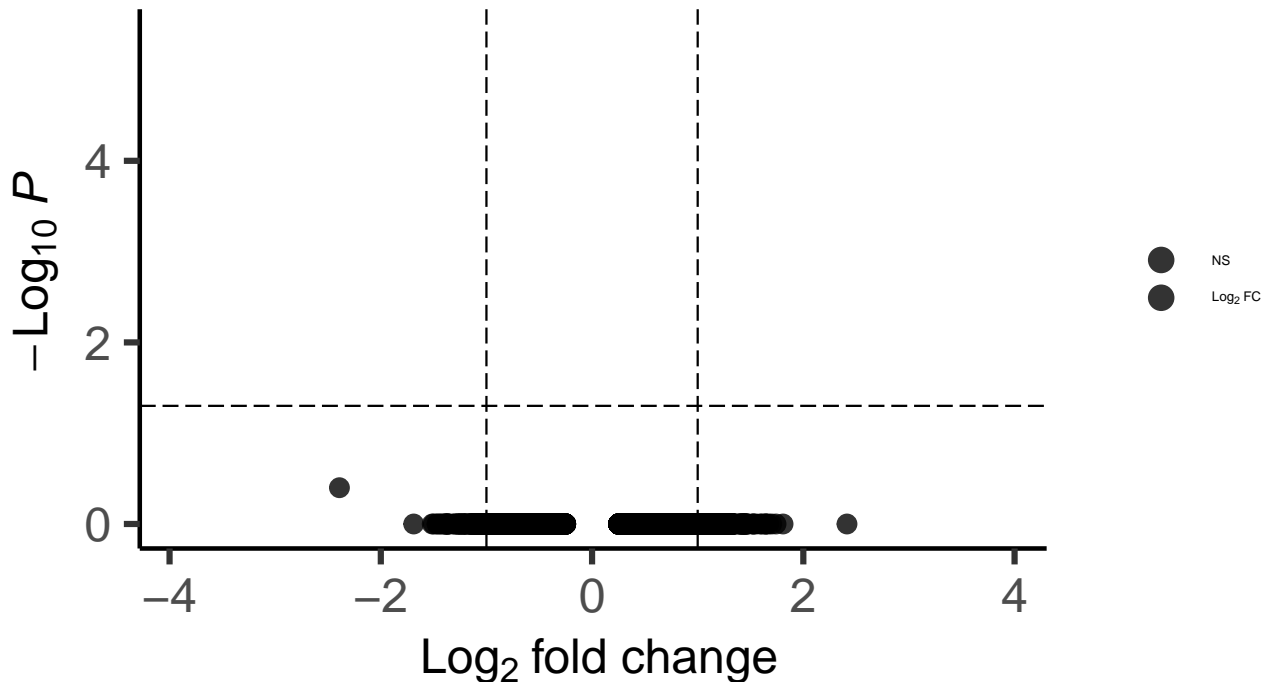

L6b_DLPFC_wilcox_Schizophrenia_vs_Control

EnhancedVolcano

total = 11289 variables