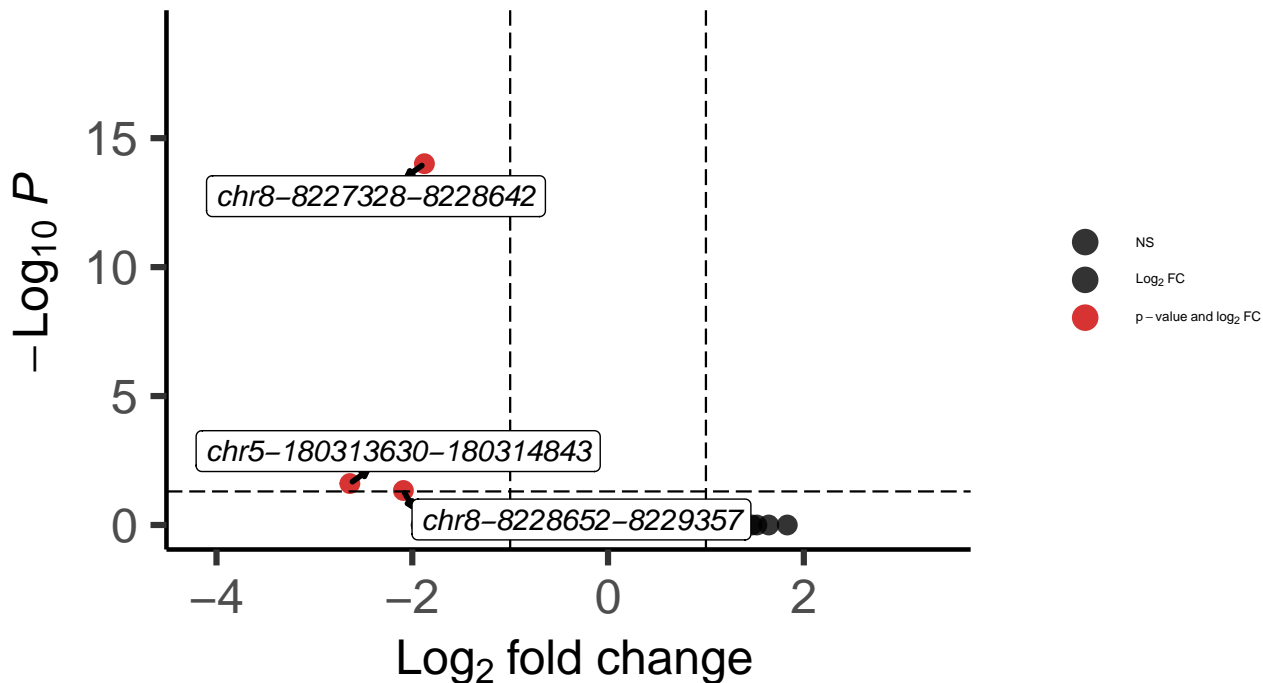

L6b_DLPFC_wilcox_Bipolar_vs_Control

EnhancedVolcano

total = 11415 variables